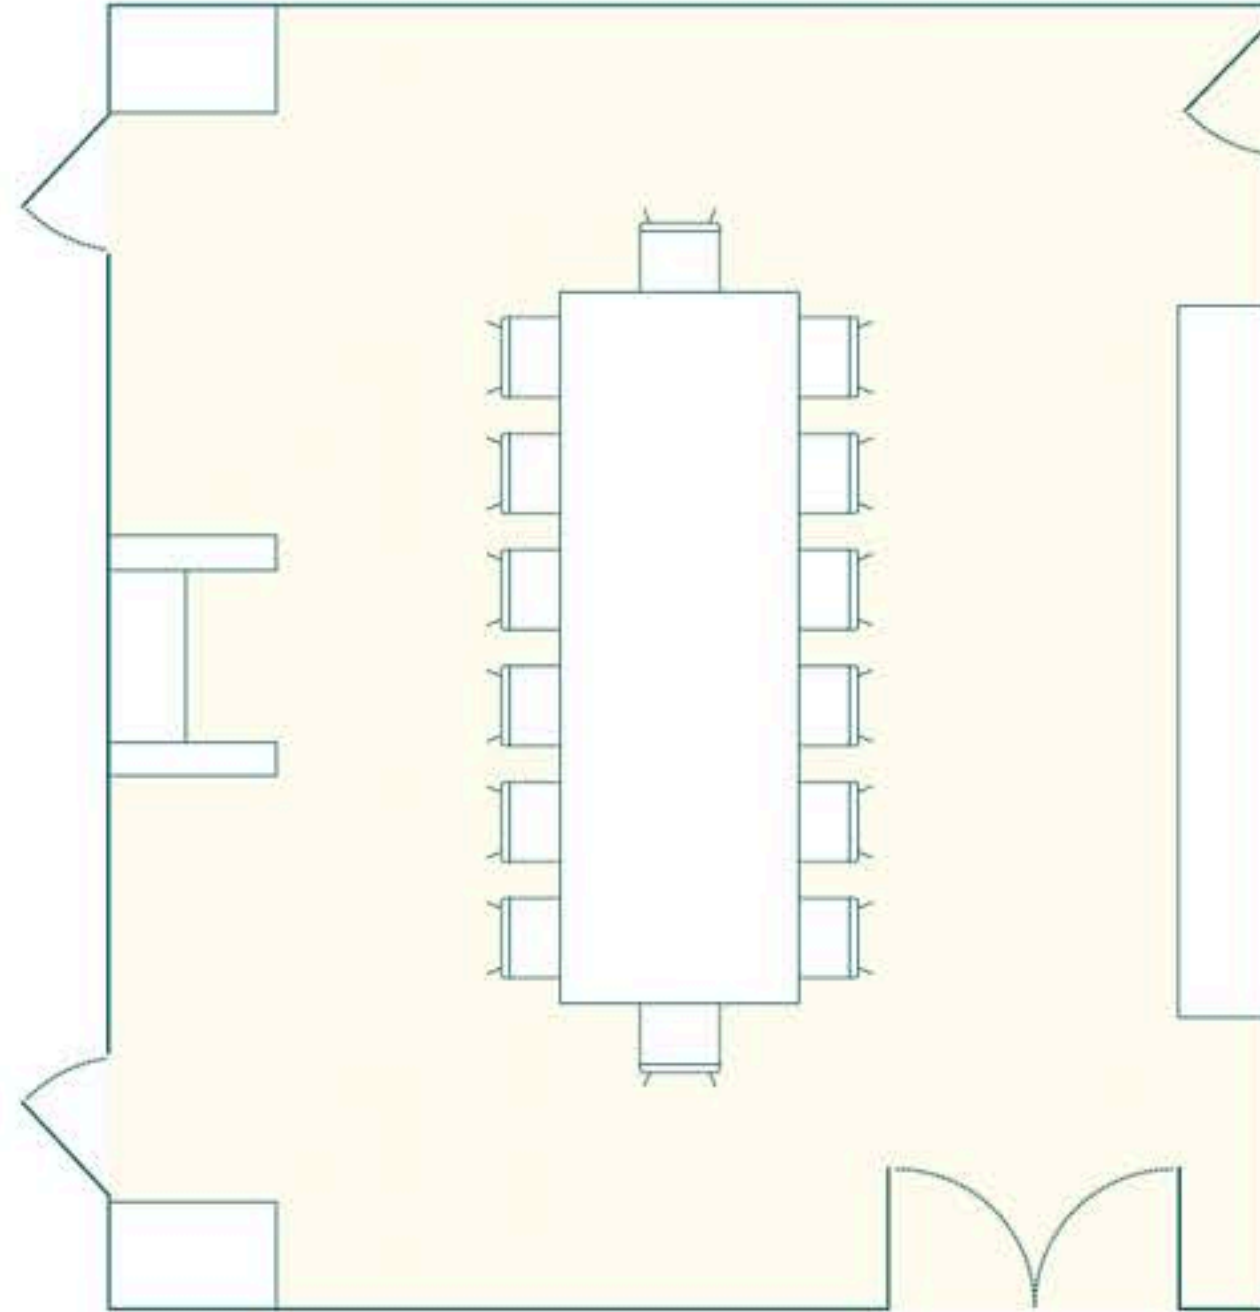

THE BARN  
4600 SQ FT

THE VALE  
1800 SQ FT

1100 N MATHILDA AVE, SUNNYVALE, CA 94089, USA  
[TREEHOUSEHOTELS.COM/SILICON-VALLEY](https://treehousehotels.com/silicon-valley) | @STAYTREEHOUSE

MARIGOLD  
675 SQ FT