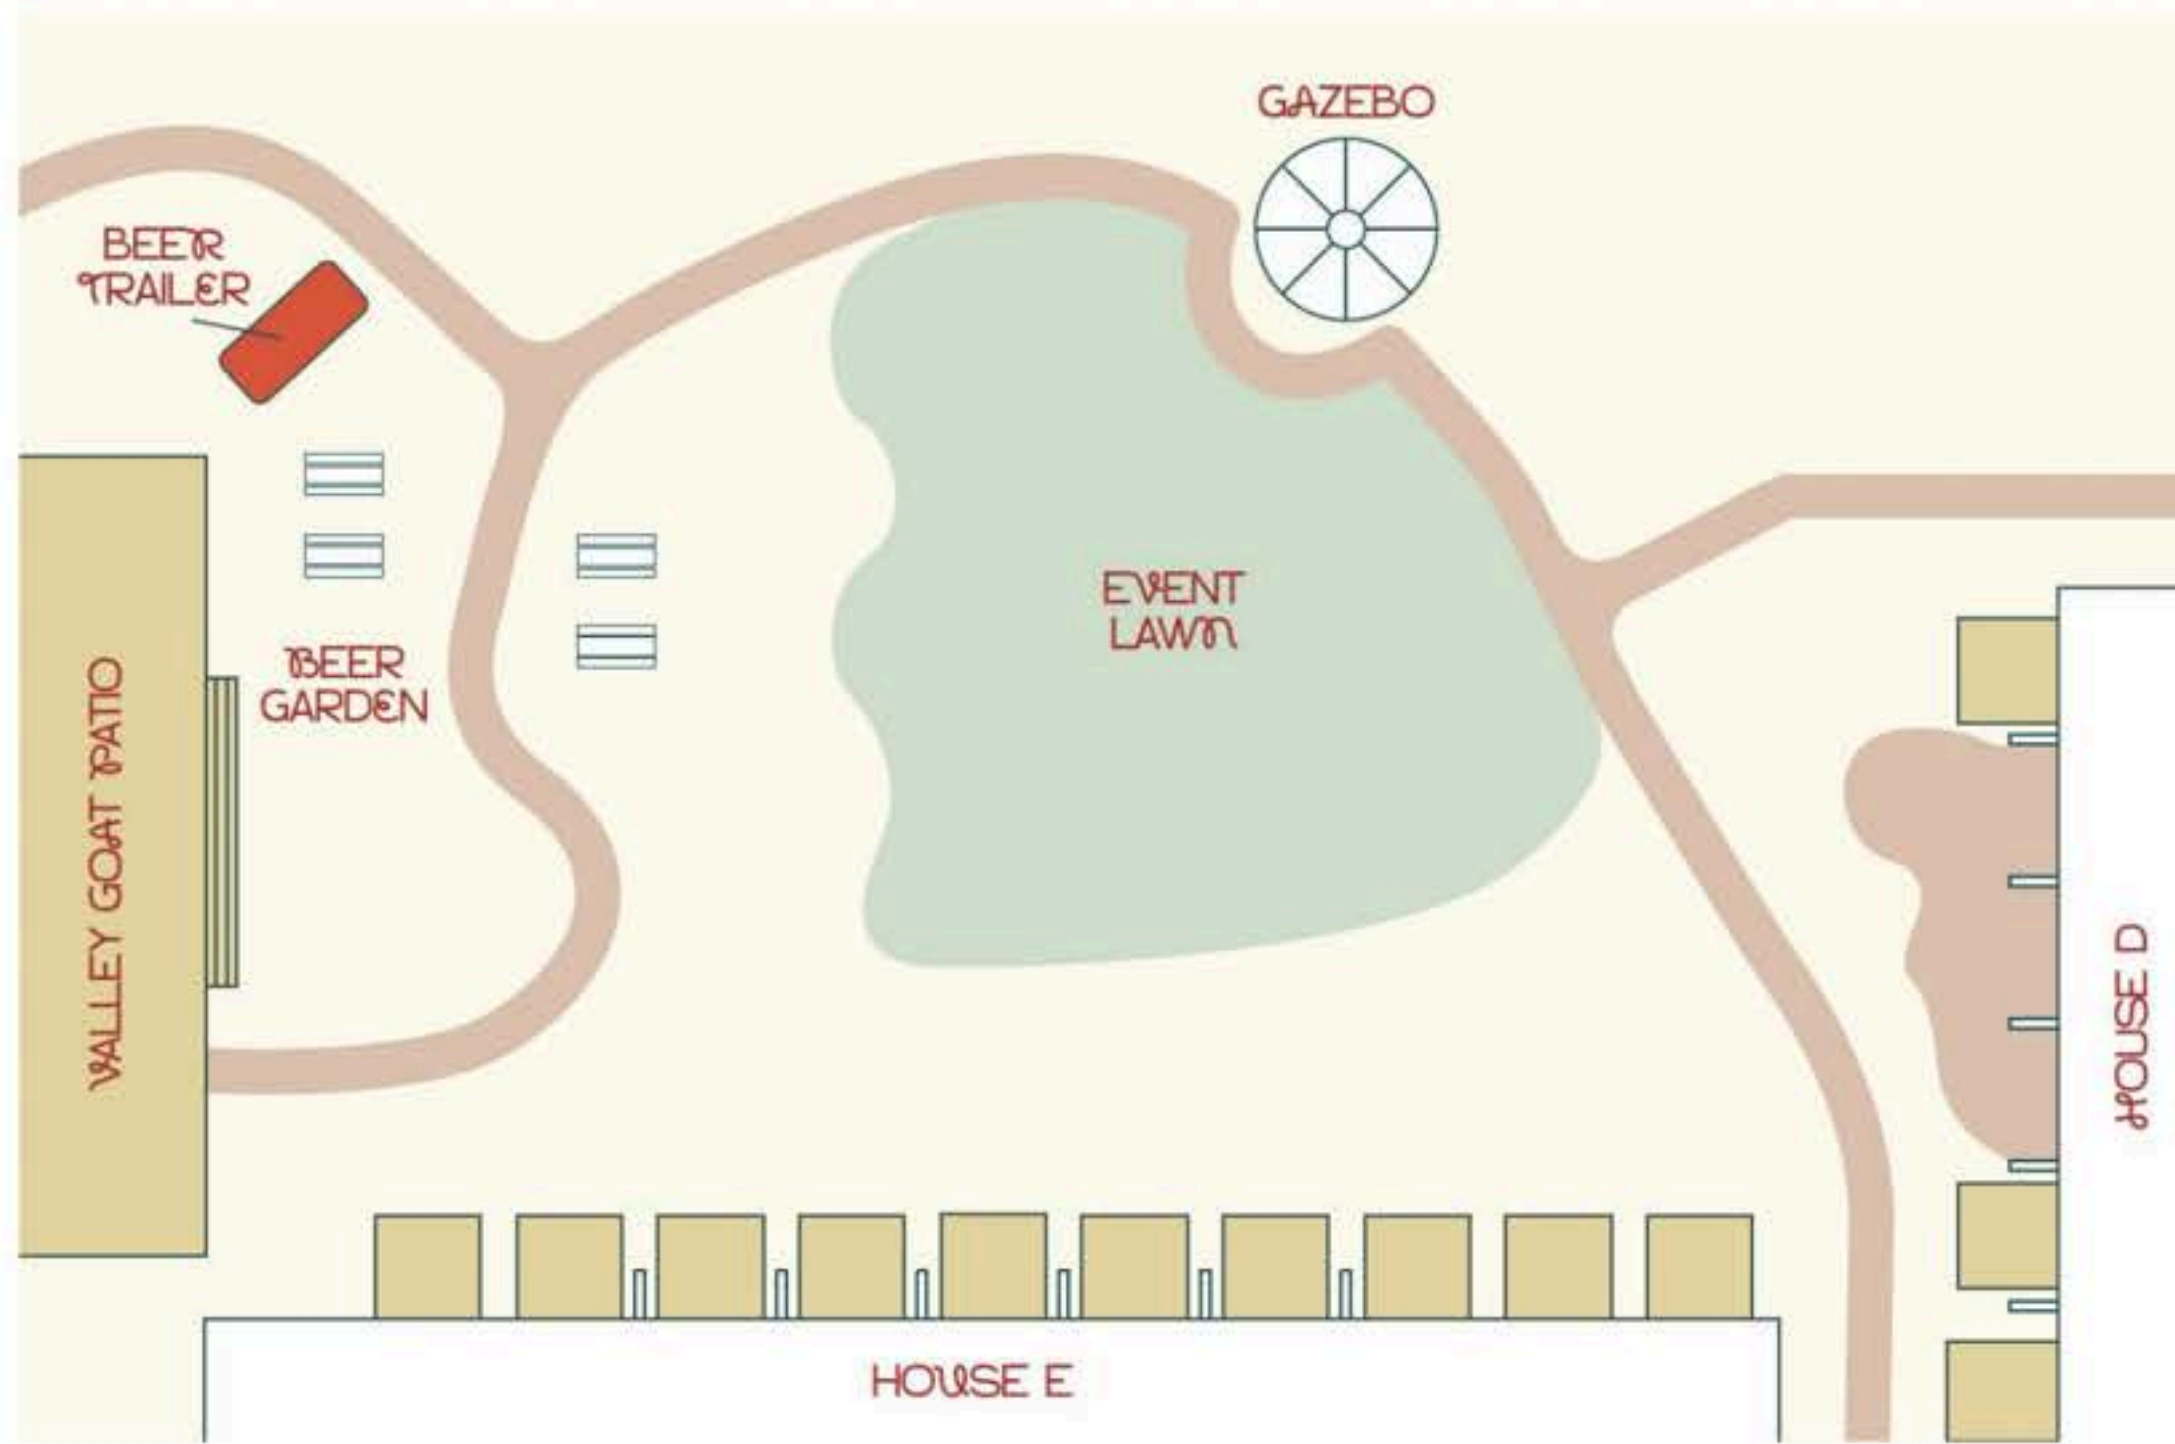

BEEER GARDEN & EVENT LAWN