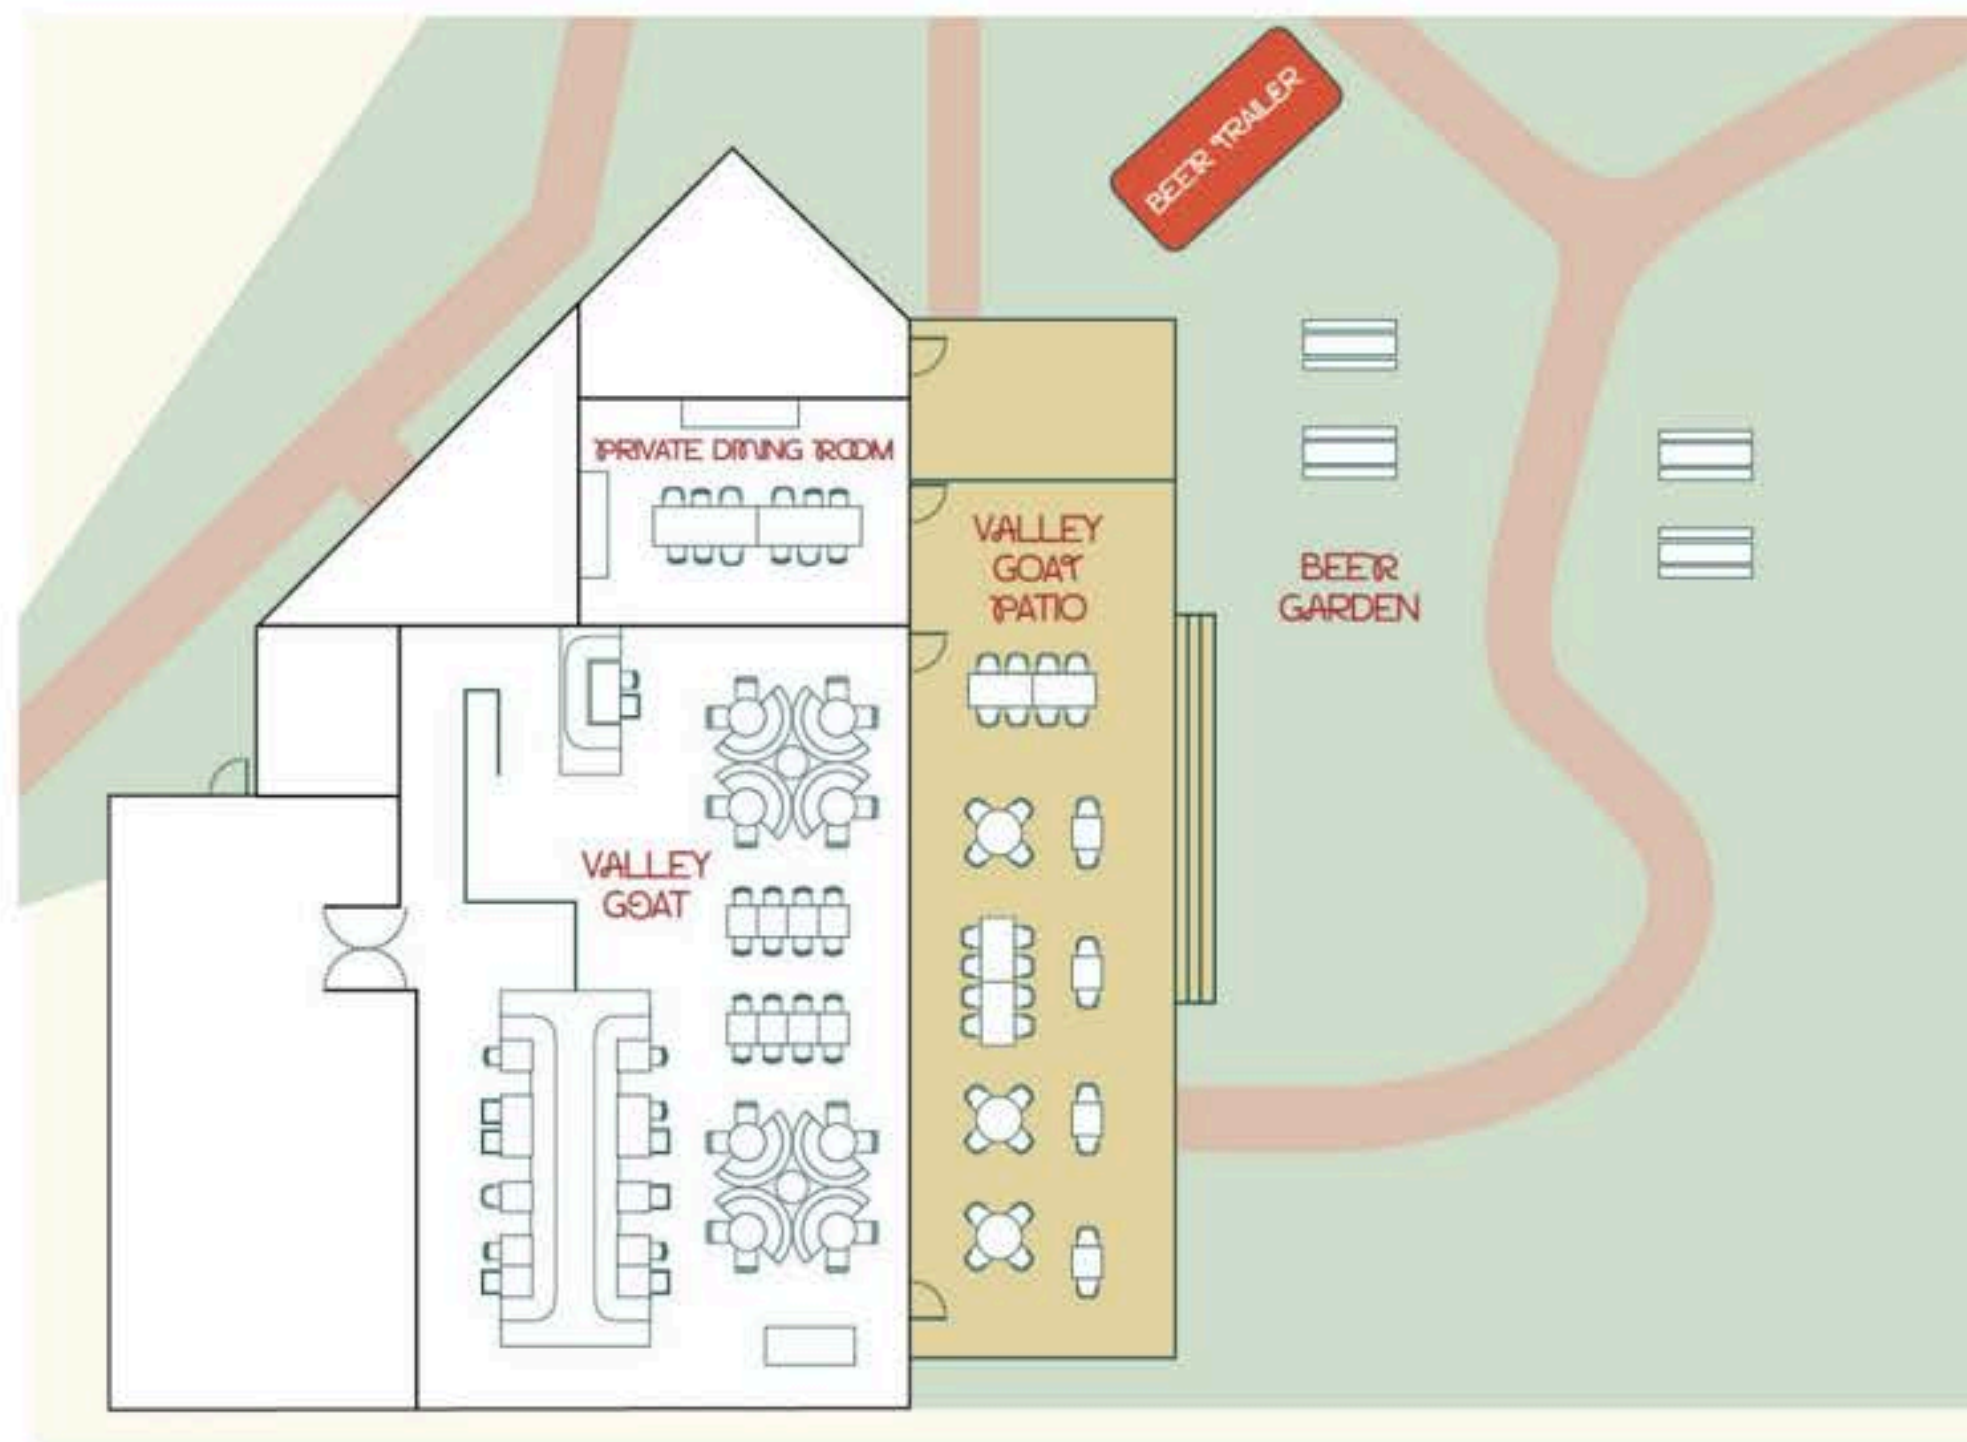

VALLEY GOAT & BEER GARDEN

1100 N MATHILDA AVE, SUNNYVALE, CA 94089, USA
TREEHOUSEHOTELS.COM/SILICON-VALLEY | @STAYTREEHOUSE