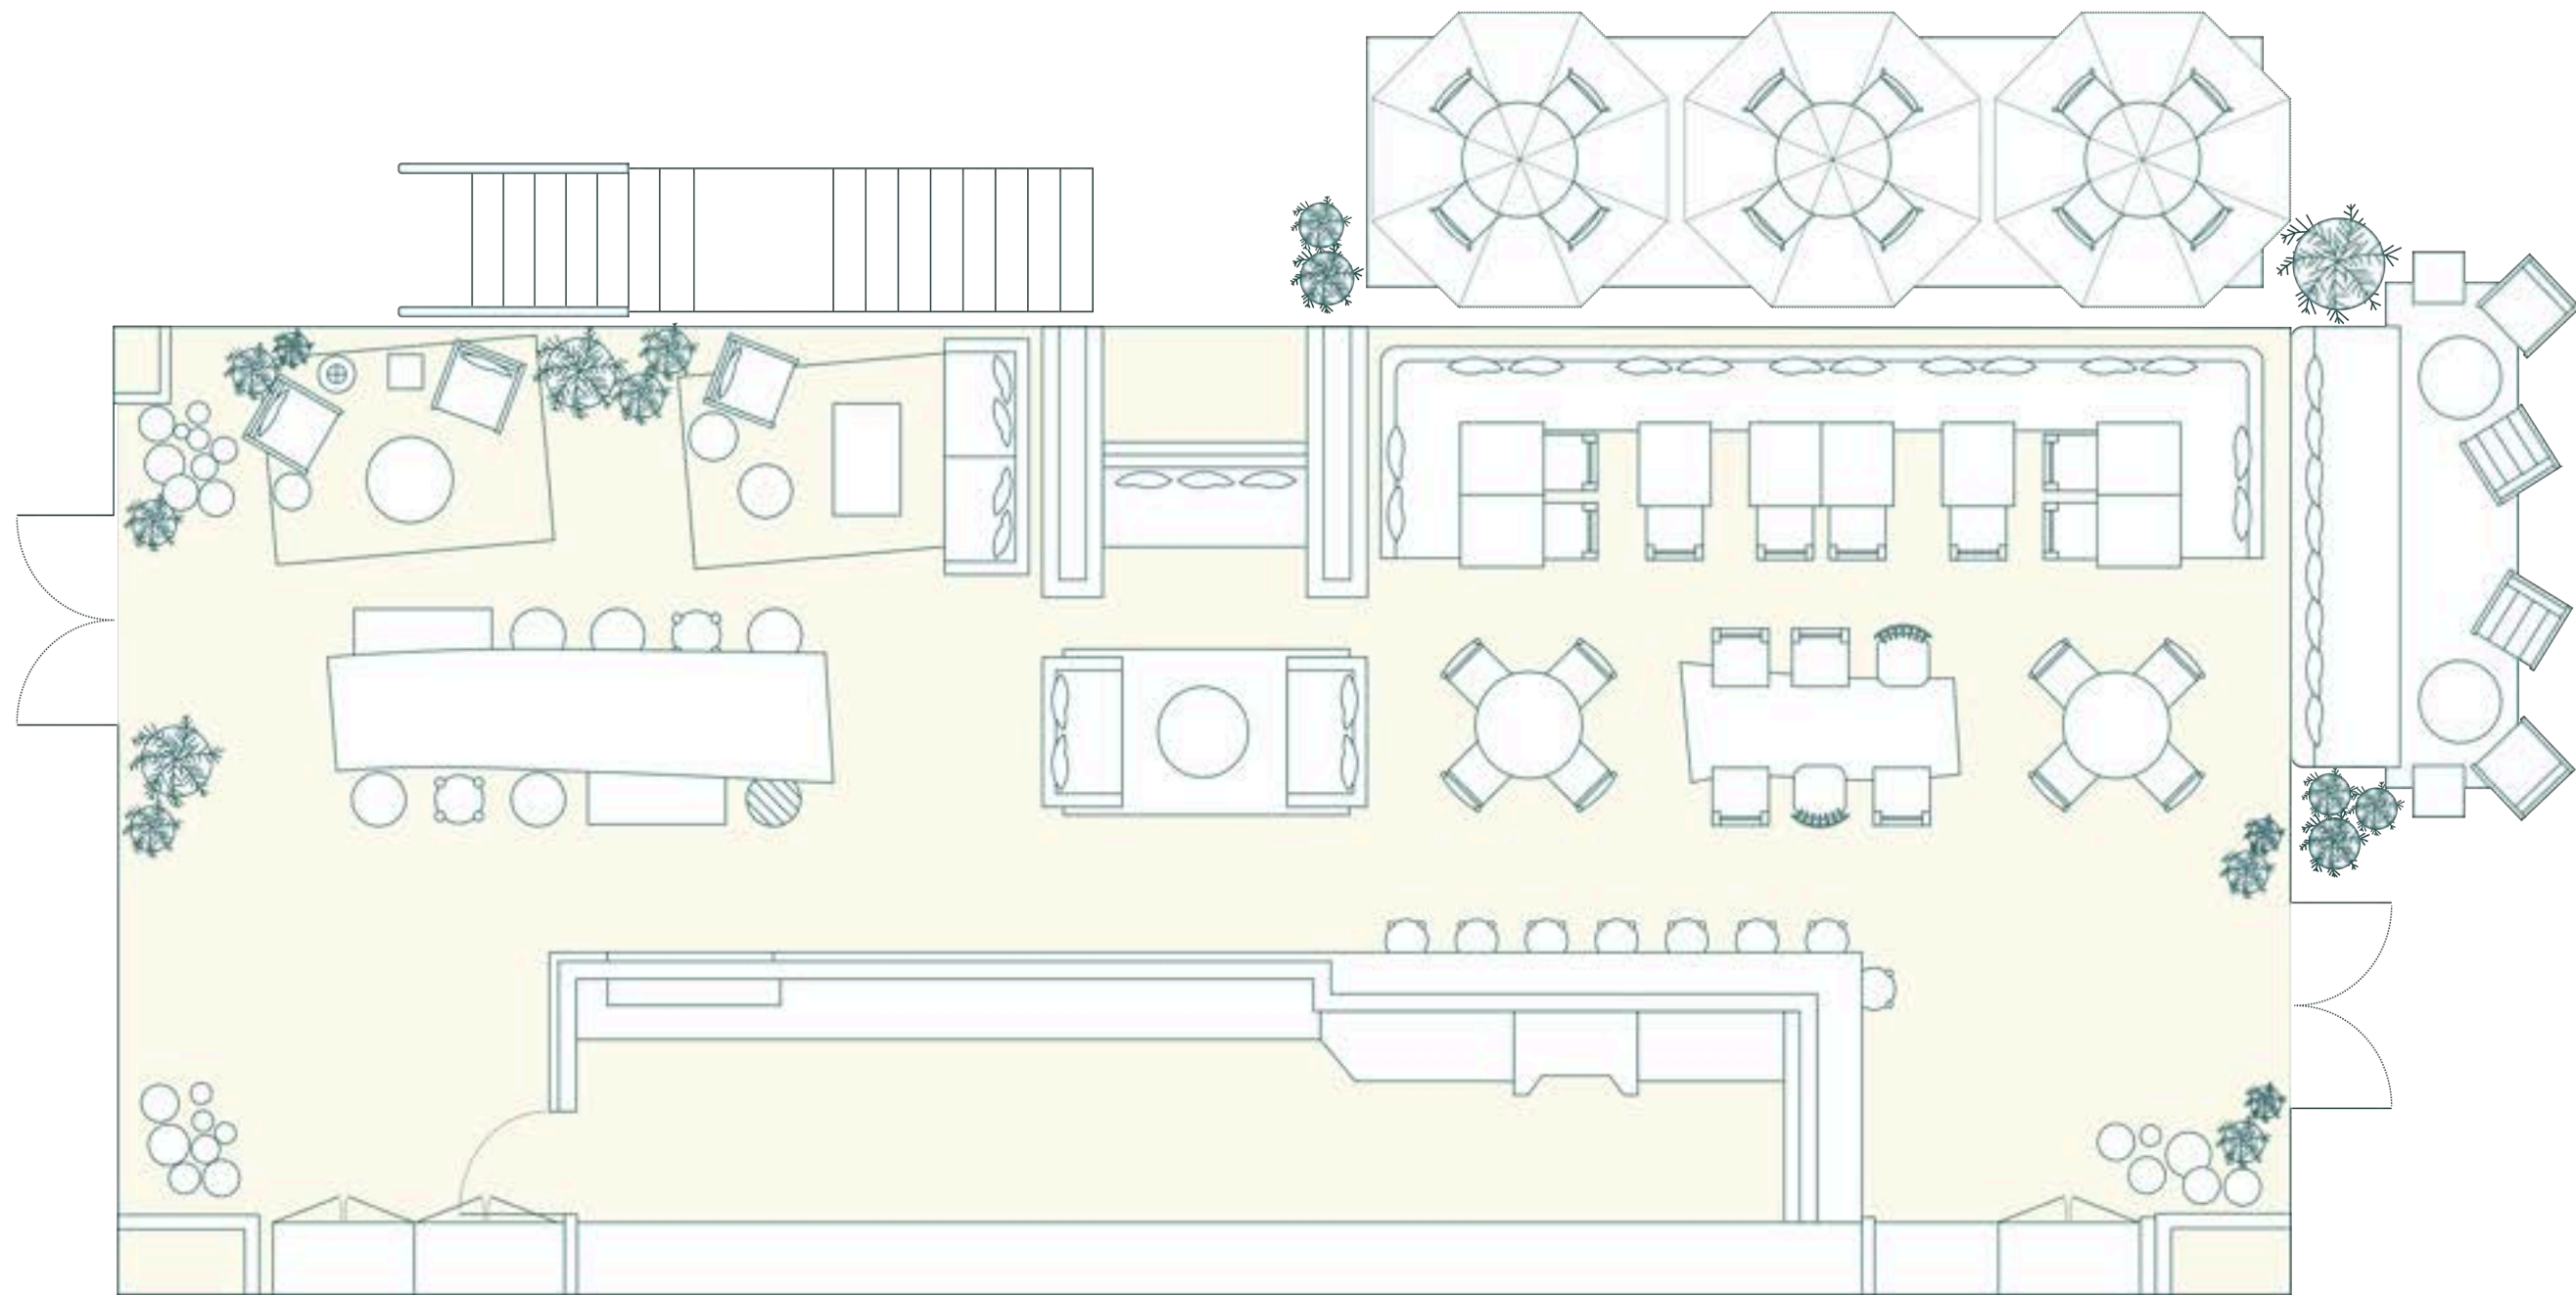

BACKYARD CAFE

1755 SQ FT

1100 N MATHILDA AVE, SUNNYVALE, CA 94089, USA
TREEHOUSEHOTELS.COM/SILICON-VALLEY | @STAYTREEHOUSE