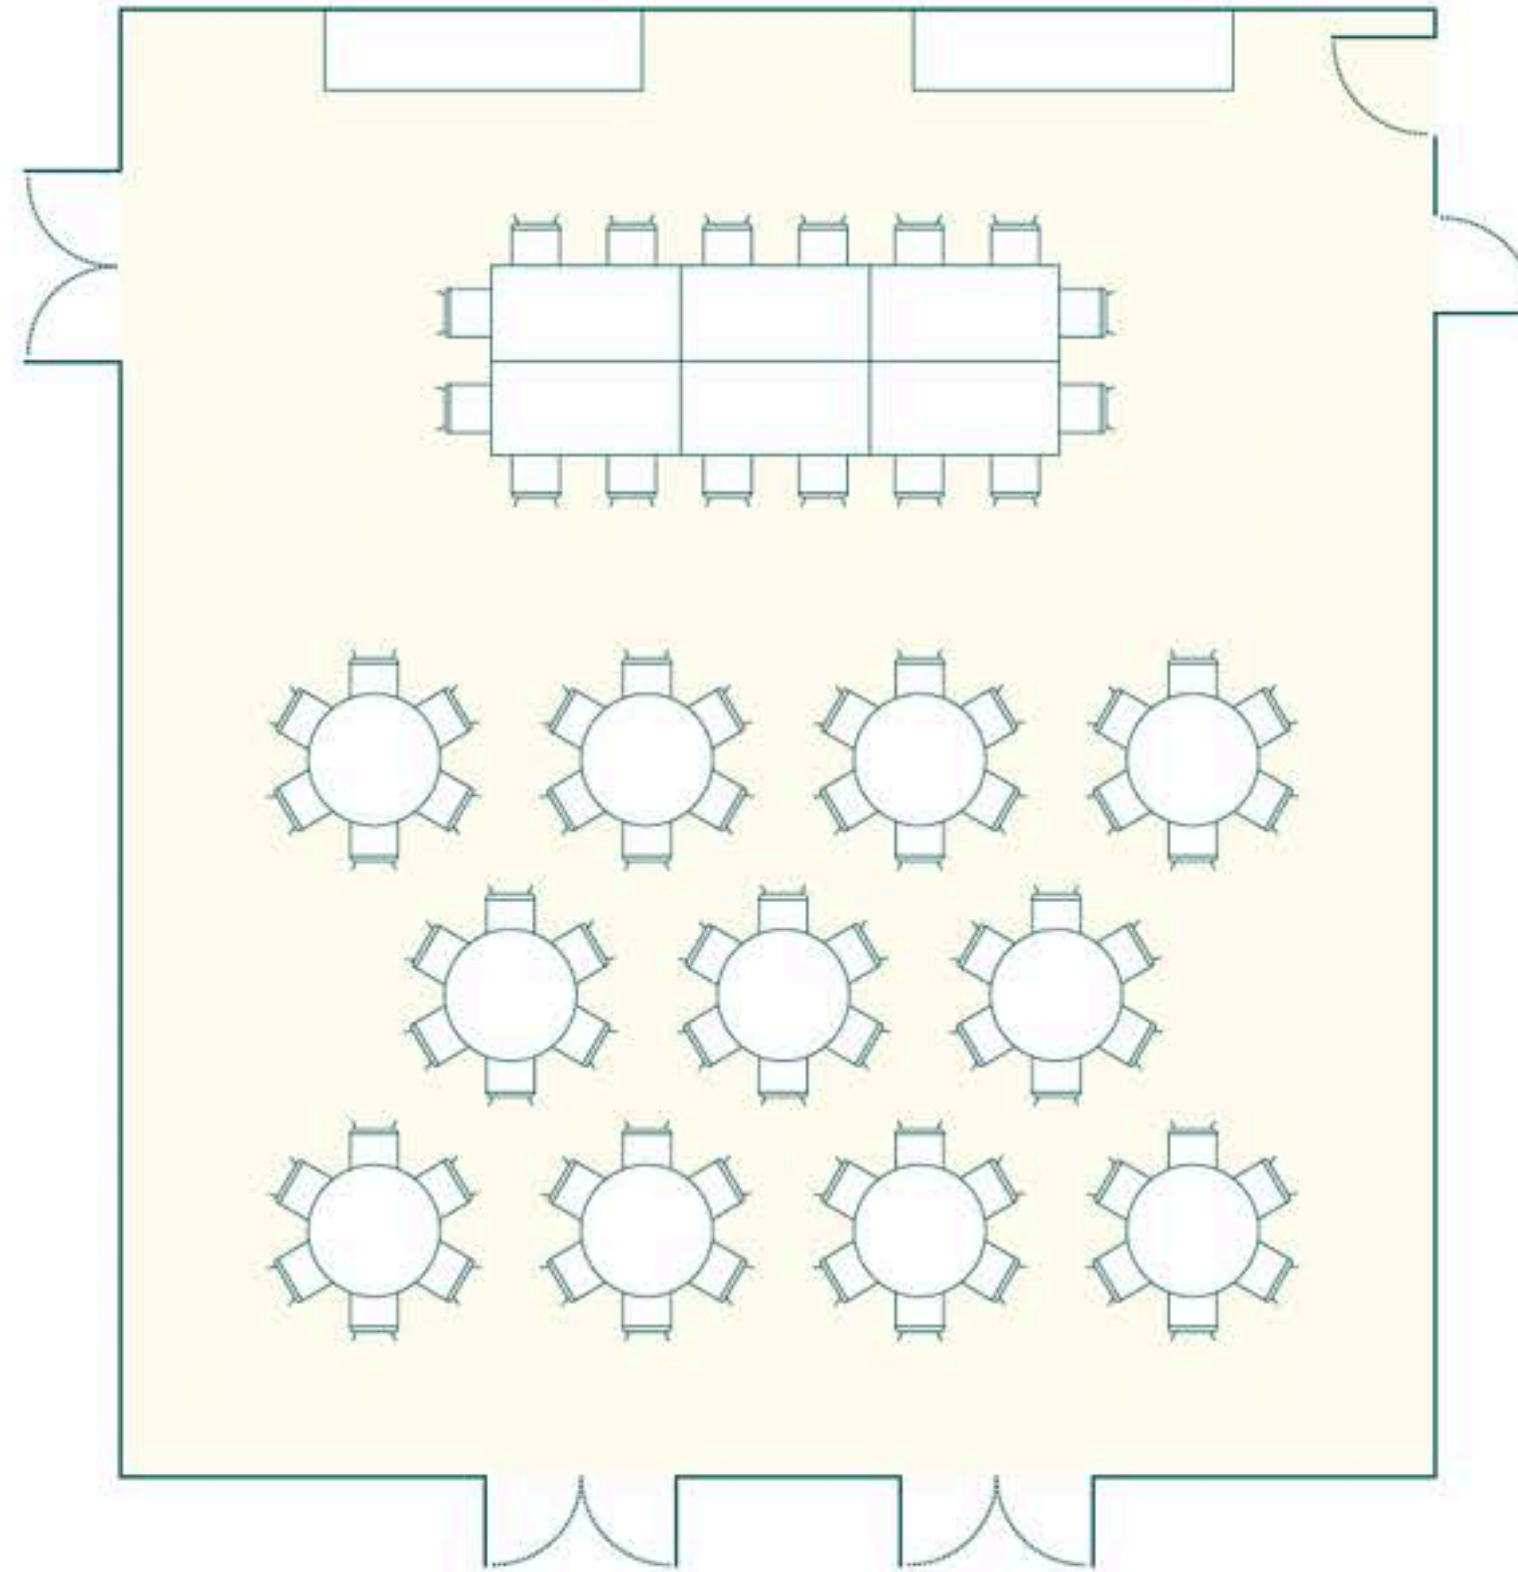

THE BARN  
4600 SQ FT

THE VALE  
1800 SQ FT

1100 N MATHILDA AVE, SUNNYVALE, CA 94089, USA  
[TREEHOUSEHOTELS.COM/SILICON-VALLEY](https://treehousehotels.com/silicon-valley) | @STAYTREEHOUSE

MARIGOLD  
675 SQ FT