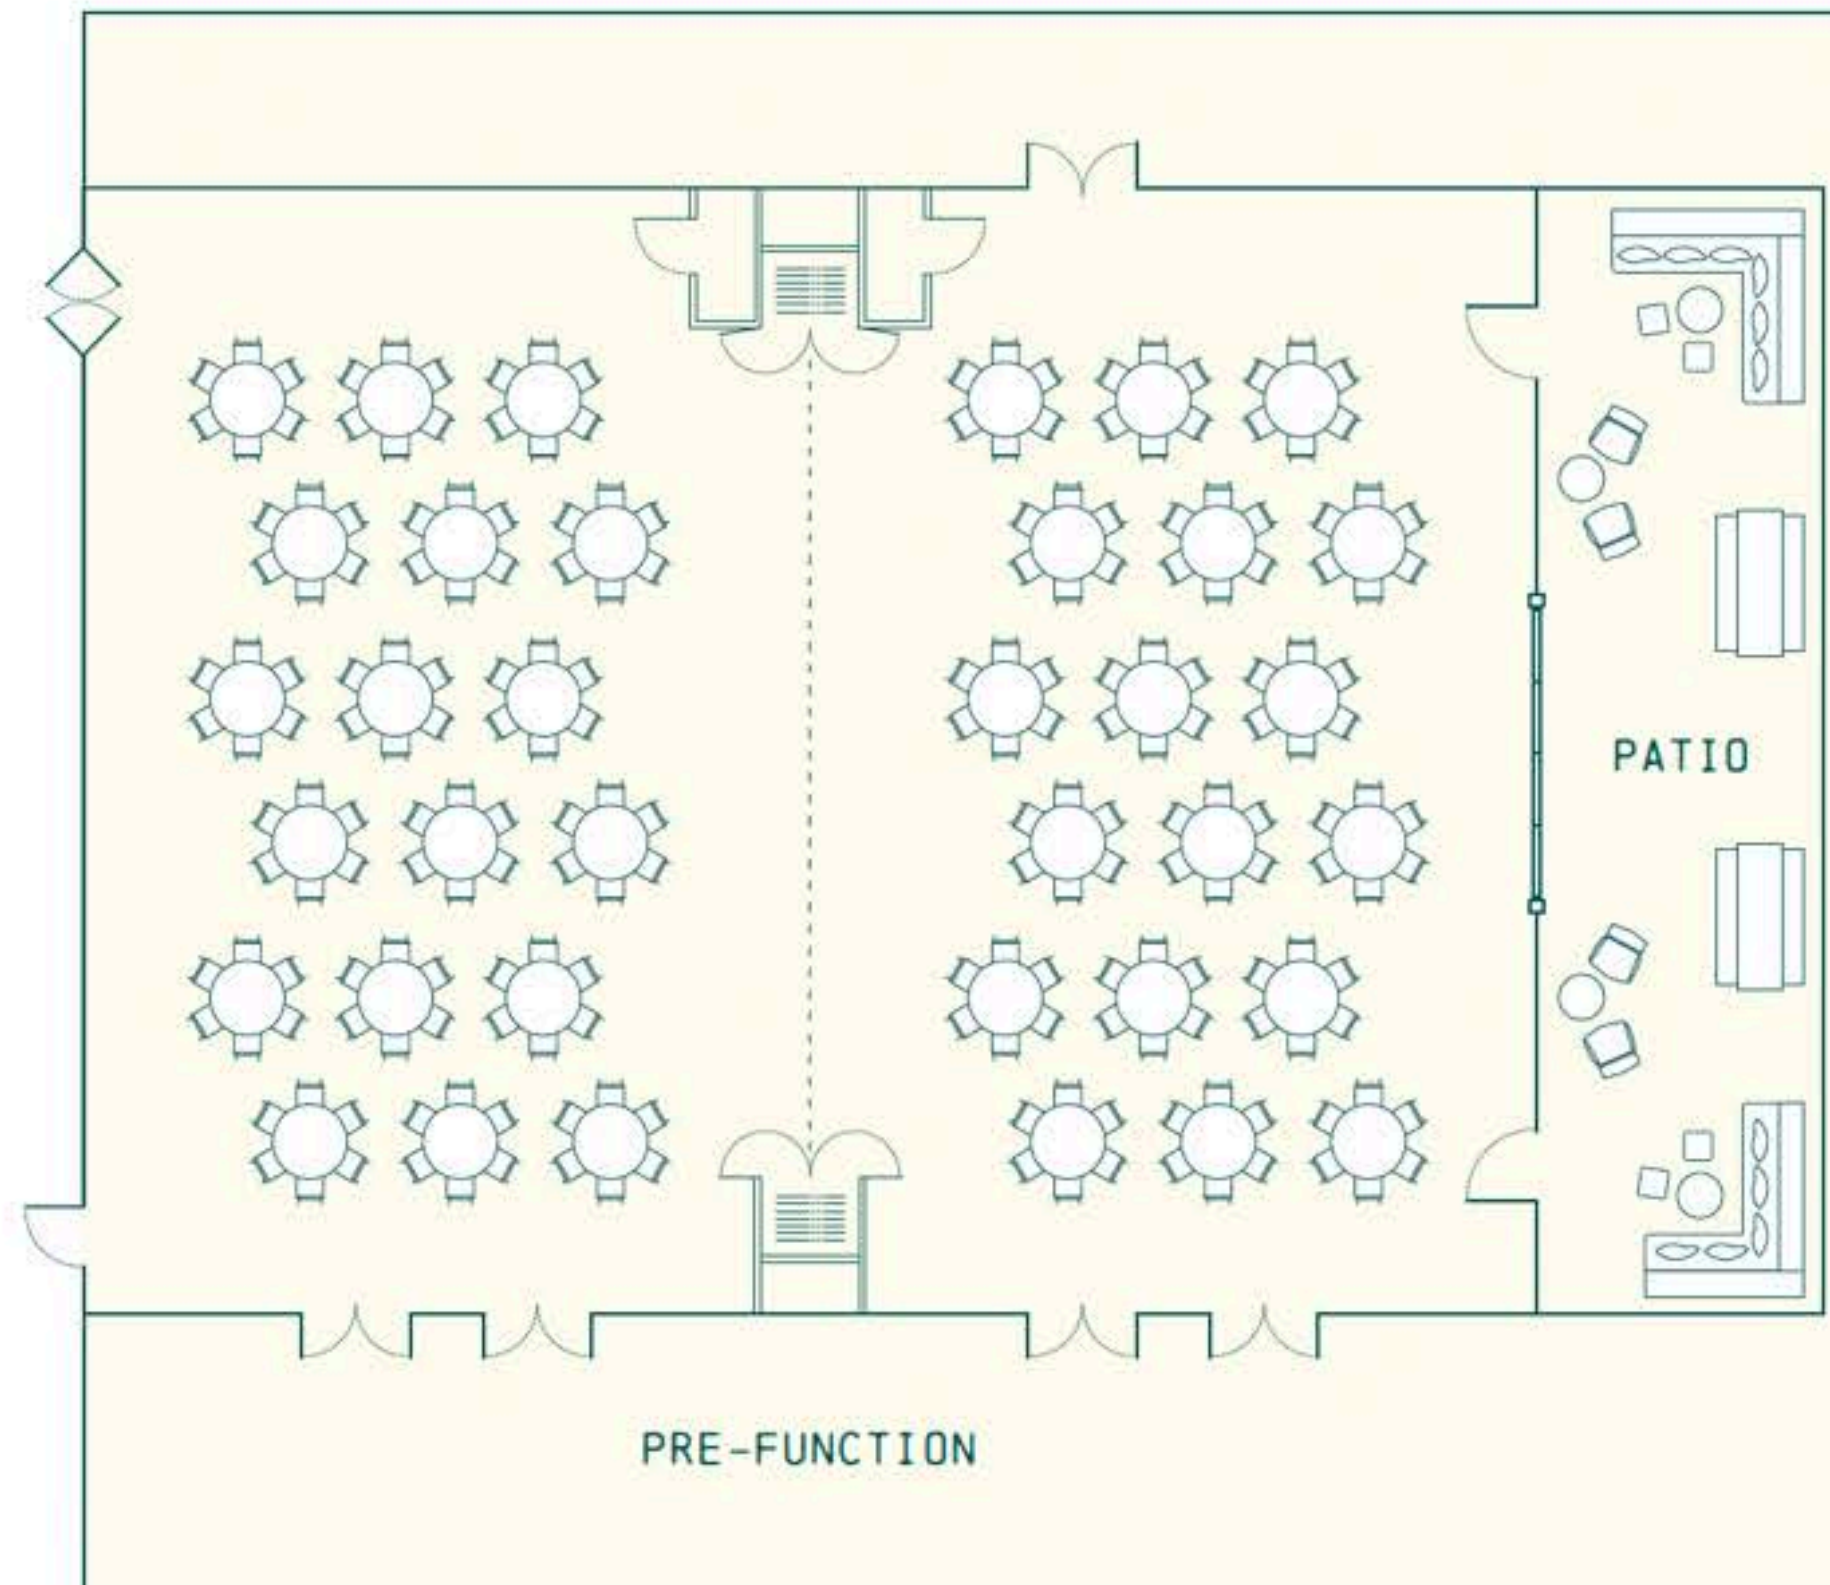

THE BARN  
4600 SQ FT

THE VALE  
1800 SQ FT

1100 N MATHILDA AVE, SUNNYVALE, CA 94089, USA  
[TREEHOUSEHOTELS.COM/SILICON-VALLEY](https://treehousehotels.com/silicon-valley) | @STAYTREEHOUSE

MARIGOLD  
675 SQ FT