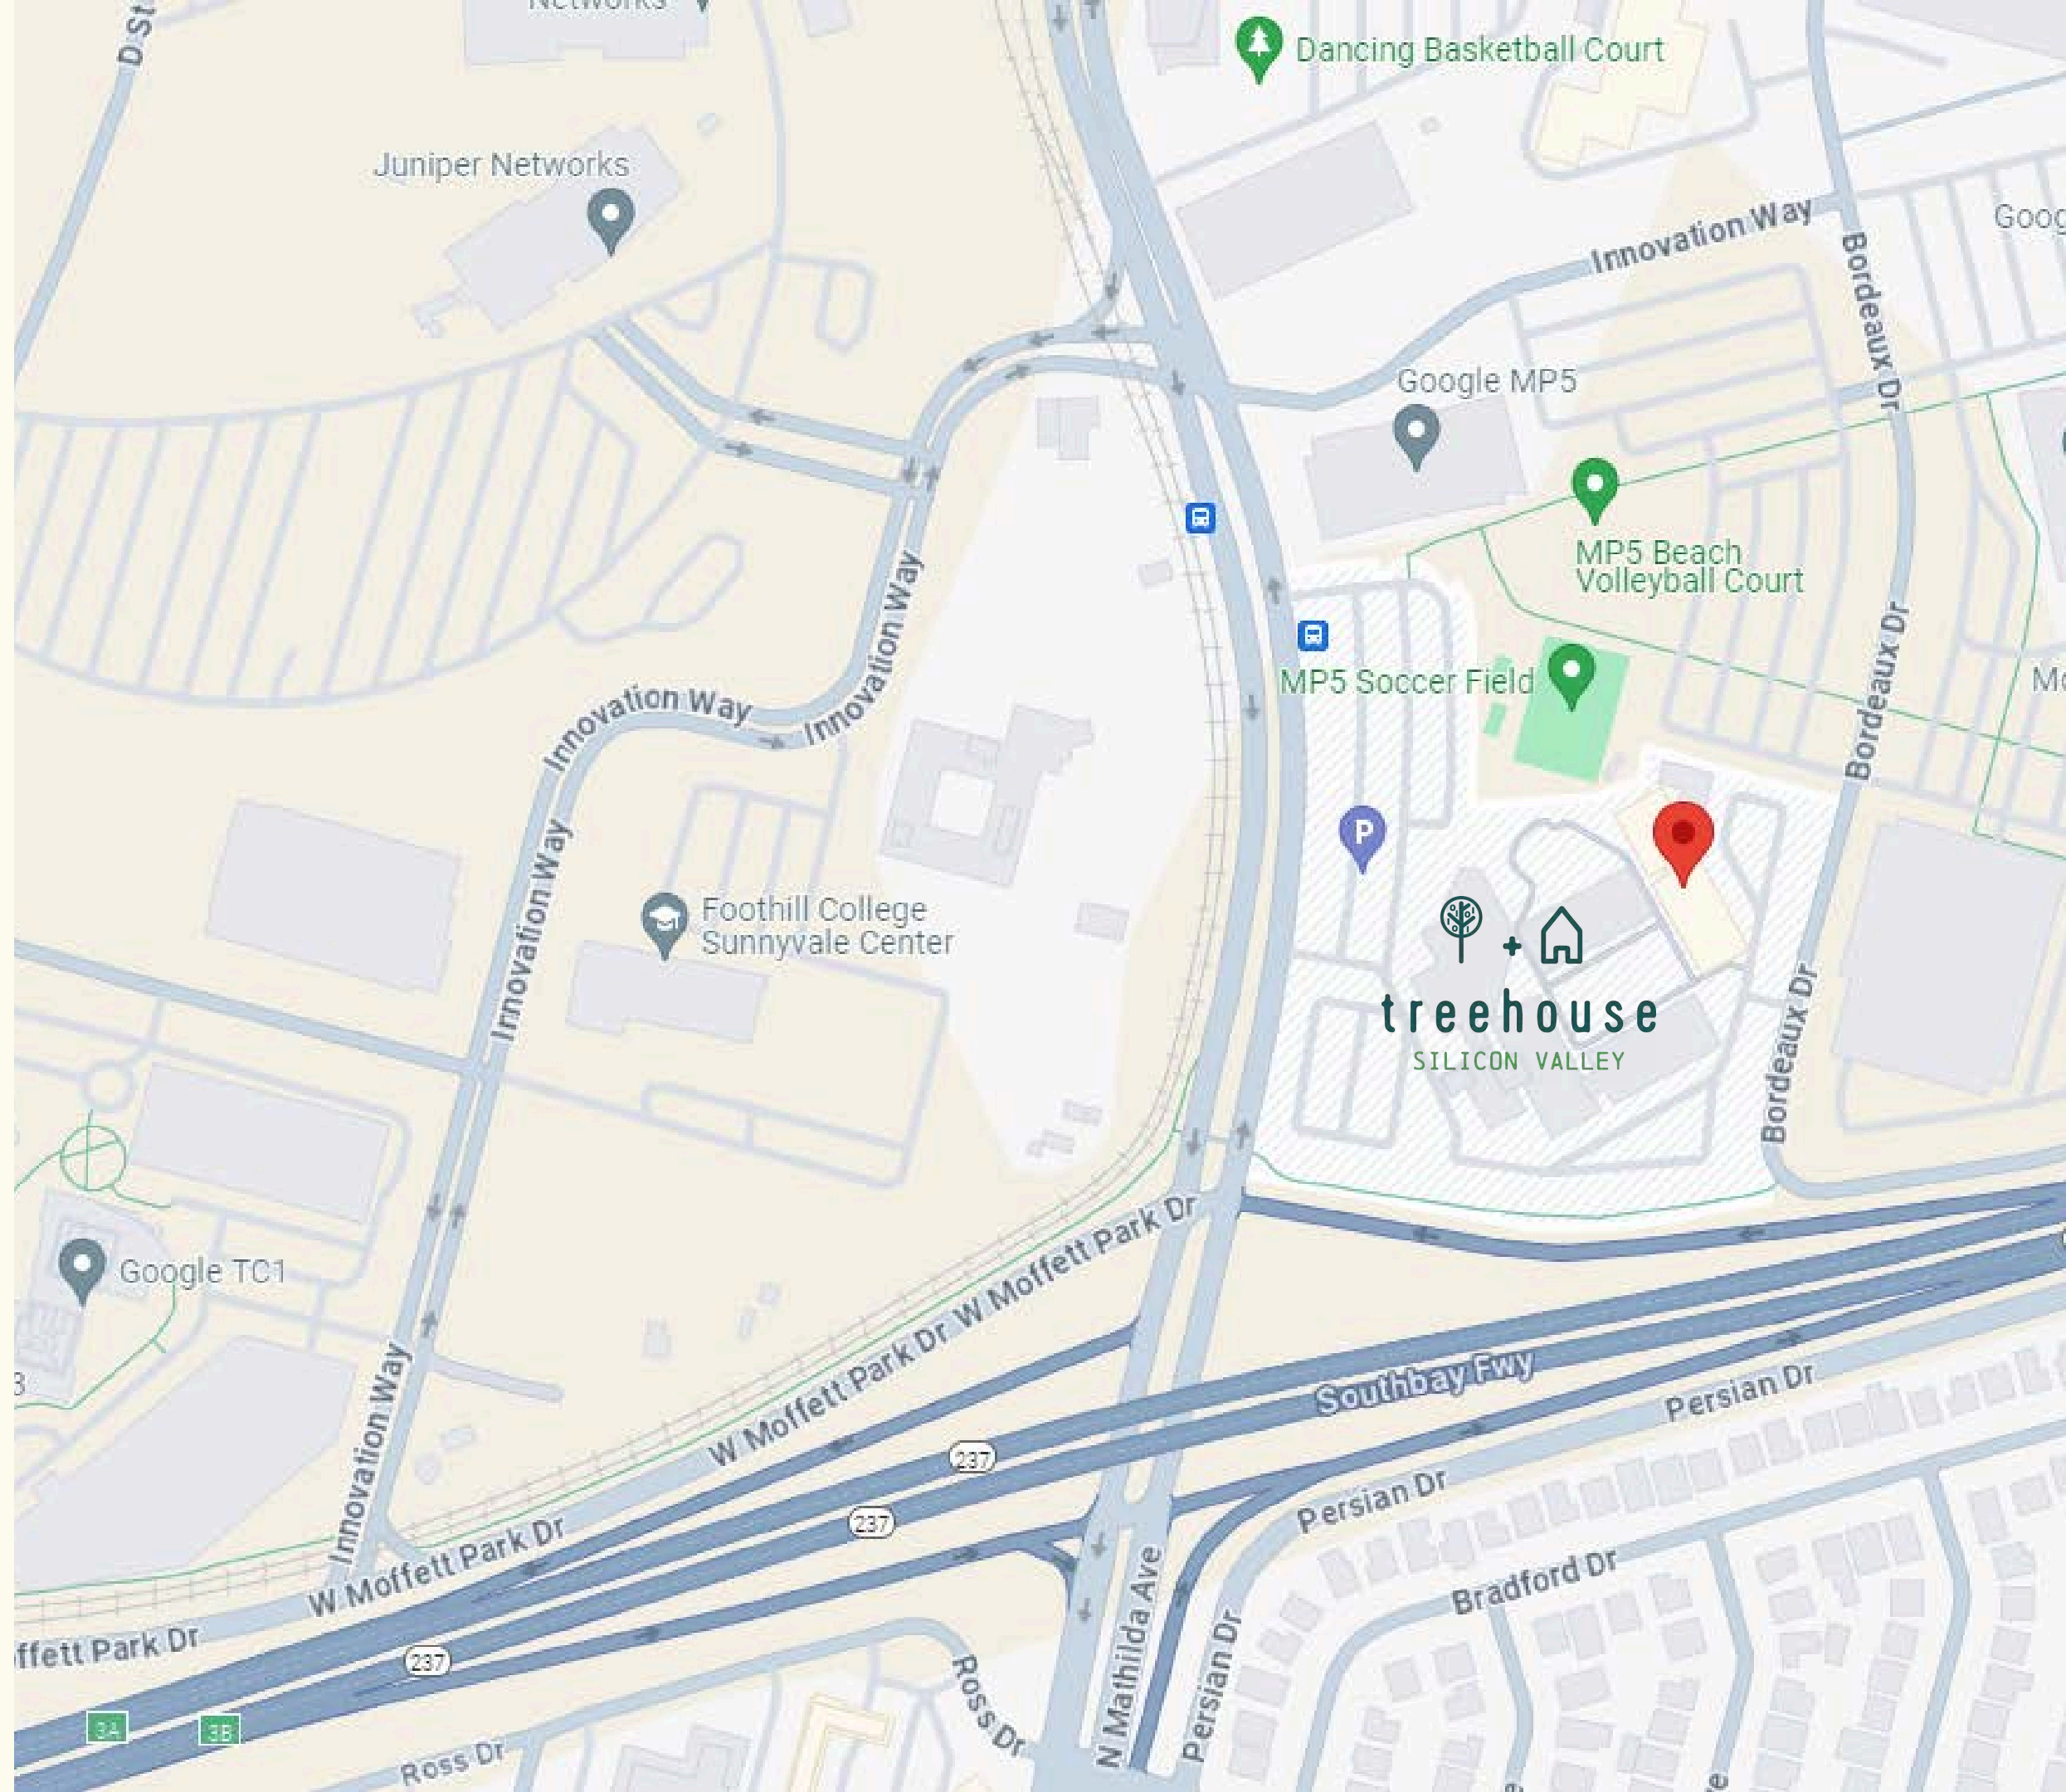

# LOCATION

Traveling to Treehouse  
Silicon Valley

Transport from:

San Jose International Airport:  
12 minutes

San Francisco International  
Airport: 30 minutes

Oakland International Airport:  
43 minutes