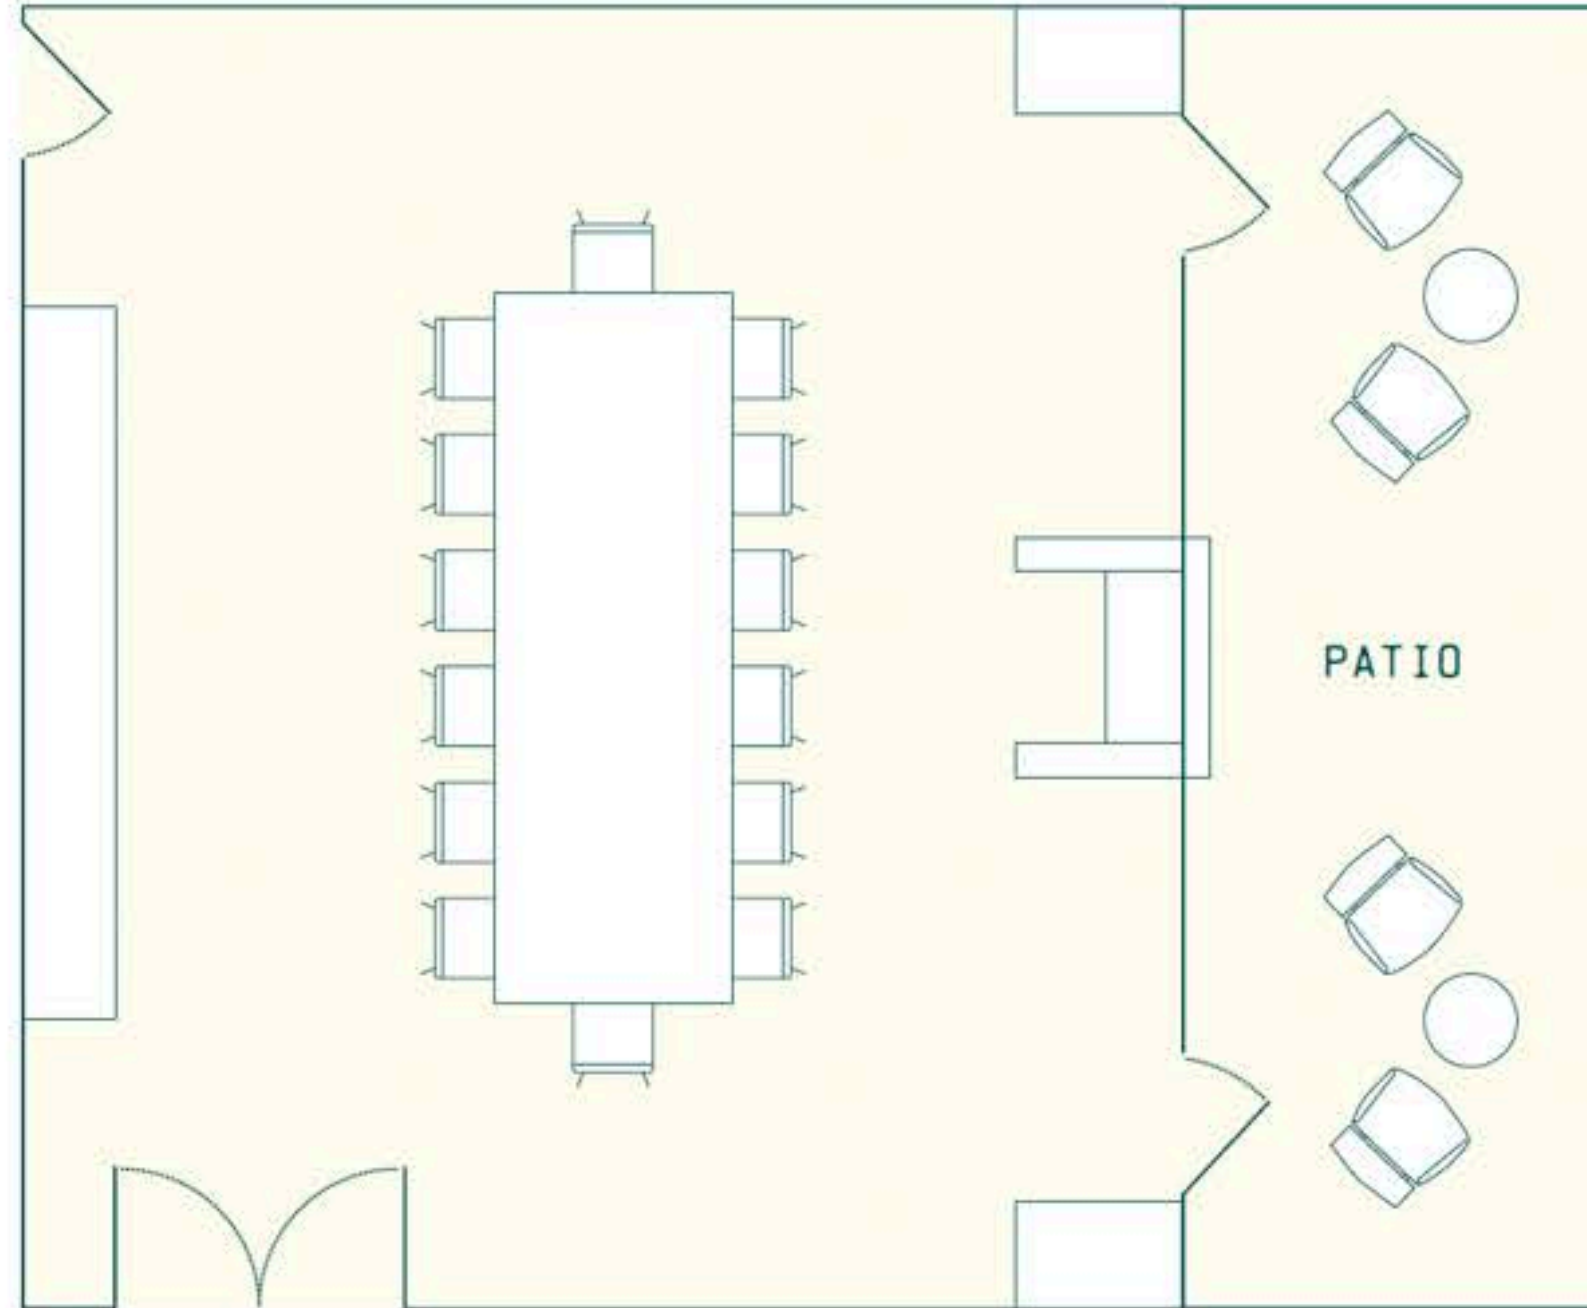

POPPY
675 SQ FT

1100 N MATHILDA AVE, SUNNYVALE, CA 94089, USA
TREEHOUSEHOTELS.COM/SILICON-VALLEY | @STAYTREEHOUSE