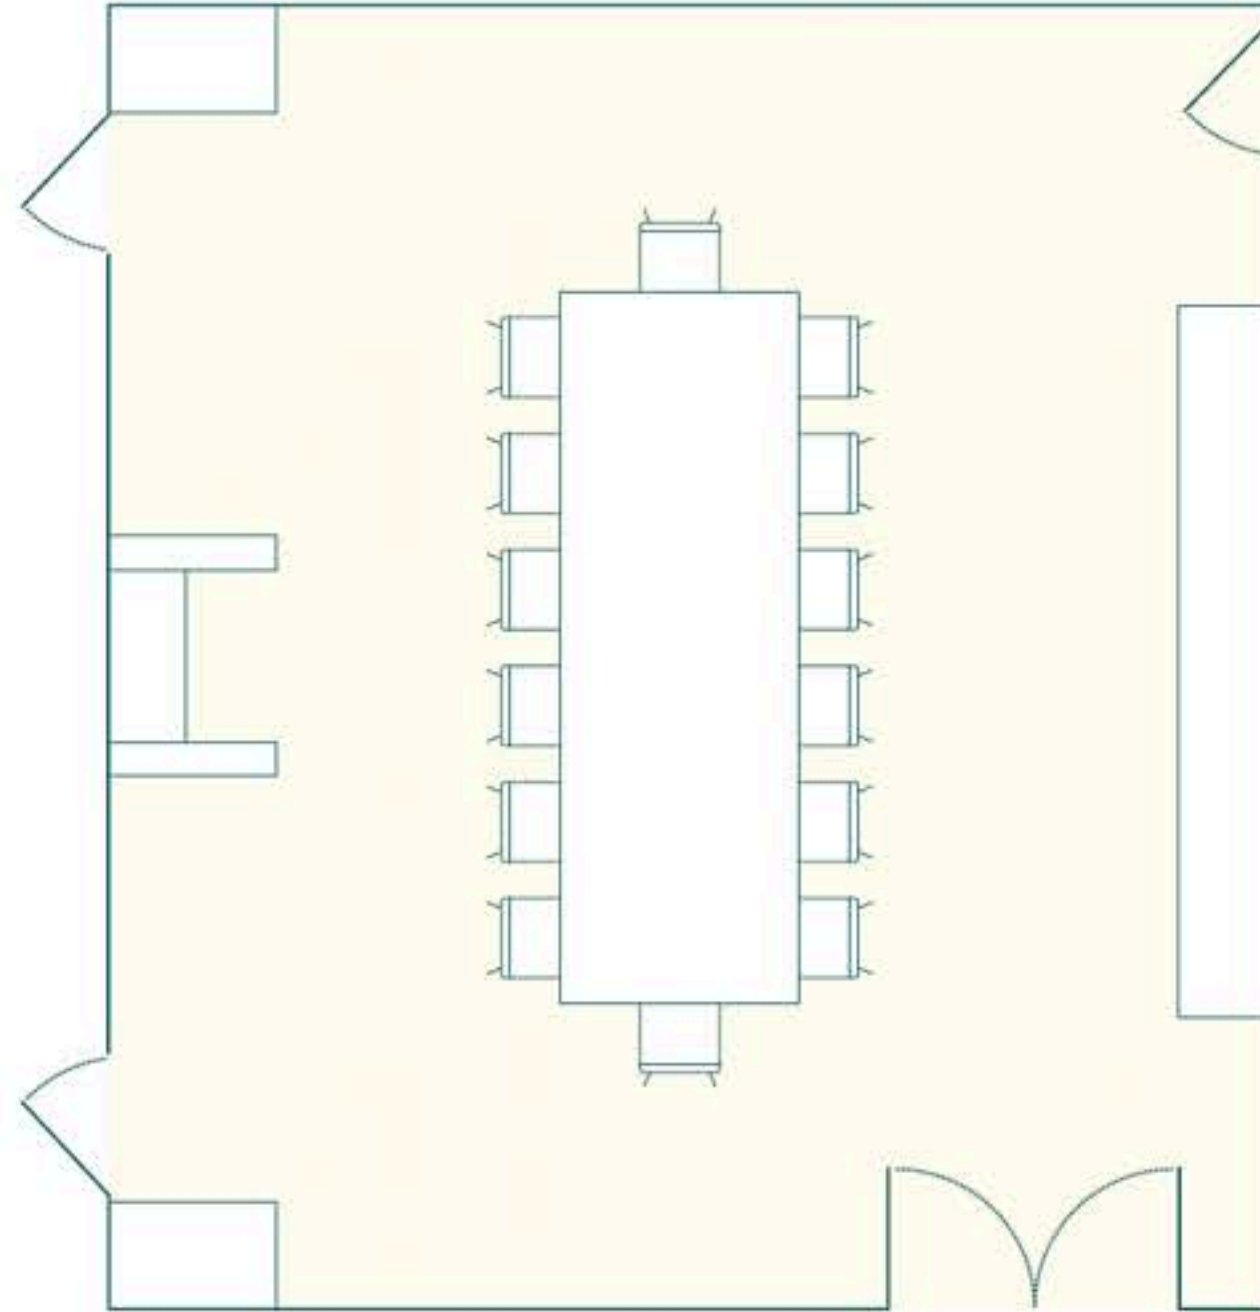

THE BARN
4600 SQ FT

THE VALE
1800 SQ FT

1100 N MATHILDA AVE, SUNNYVALE, CA 94089, USA
[TREEHOUSEHOTELS.COM/SILICON-VALLEY](https://treehousehotels.com/silicon-valley) | @STAYTREEHOUSE

MARIGOLD
675 SQ FT

POPPY
675 SQ FT

1100 N MATHILDA AVE, SUNNYVALE, CA 94089, USA
TREEHOUSEHOTELS.COM/SILICON-VALLEY | @STAYTREEHOUSE

BEEER GARDEN & EVENT LAWN

VALLEY GOAT & BEER GARDEN

1100 N MATHILDA AVE, SUNNYVALE, CA 94089, USA
TREEHOUSEHOTELS.COM/SILICON-VALLEY | @STAYTREEHOUSE

BACKYARD CAFE

1755 SQ FT

1100 N MATHILDA AVE, SUNNYVALE, CA 94089, USA
TREEHOUSEHOTELS.COM/SILICON-VALLEY | @STAYTREEHOUSE