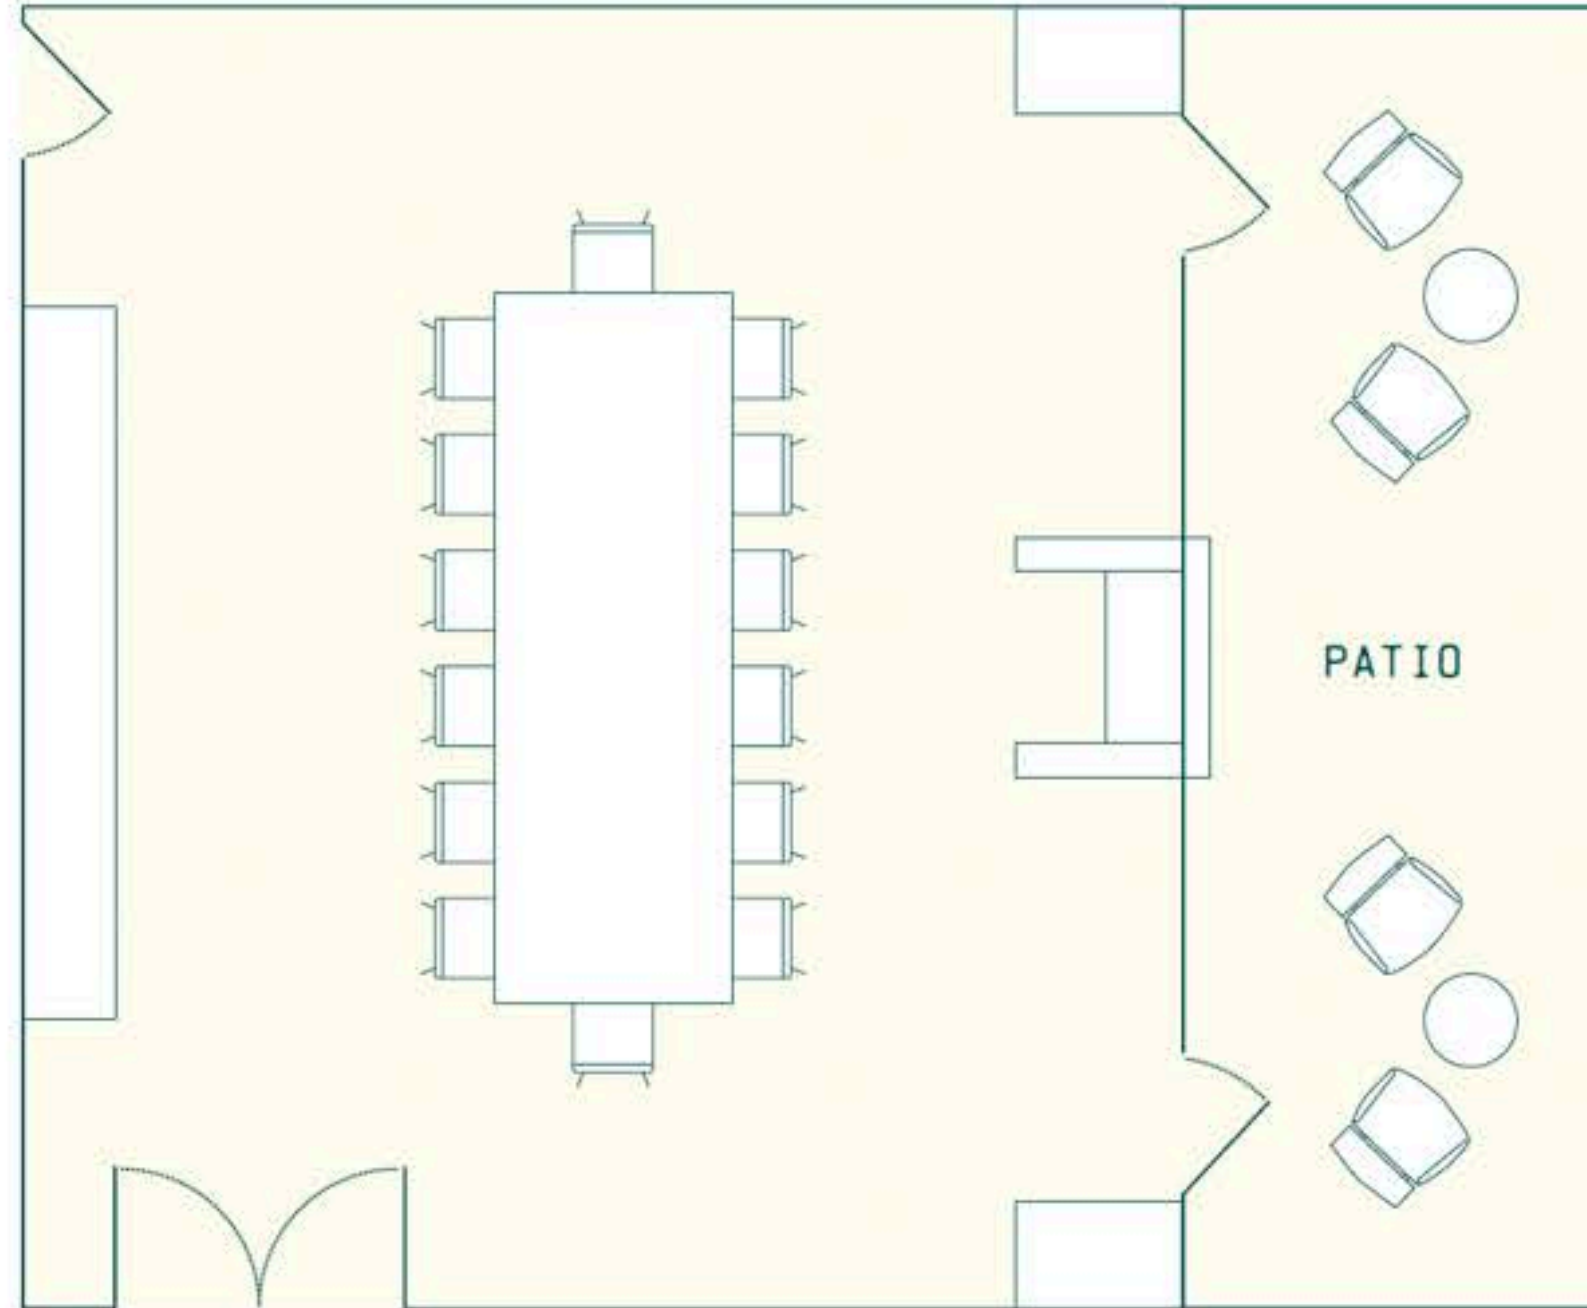

THE BARN
4600 SQ FT

THE VALE
1800 SQ FT

1100 N MATHILDA AVE, SUNNYVALE, CA 94089, USA
[TREEHOUSEHOTELS.COM/SILICON-VALLEY](https://treehousehotels.com/silicon-valley) | @STAYTREEHOUSE

MARIGOLD
675 SQ FT

POPPY
675 SQ FT

1100 N MATHILDA AVE, SUNNYVALE, CA 94089, USA
TREEHOUSEHOTELS.COM/SILICON-VALLEY | @STAYTREEHOUSE

BEEER GARDEN & EVENT LAWN

VALLEY GOAT & BEER GARDEN

1100 N MATHILDA AVE, SUNNYVALE, CA 94089, USA
TREEHOUSEHOTELS.COM/SILICON-VALLEY | @STAYTREEHOUSE

BACKYARD CAFE

1755 SQ FT

1100 N MATHILDA AVE, SUNNYVALE, CA 94089, USA
TREEHOUSEHOTELS.COM/SILICON-VALLEY | @STAYTREEHOUSE