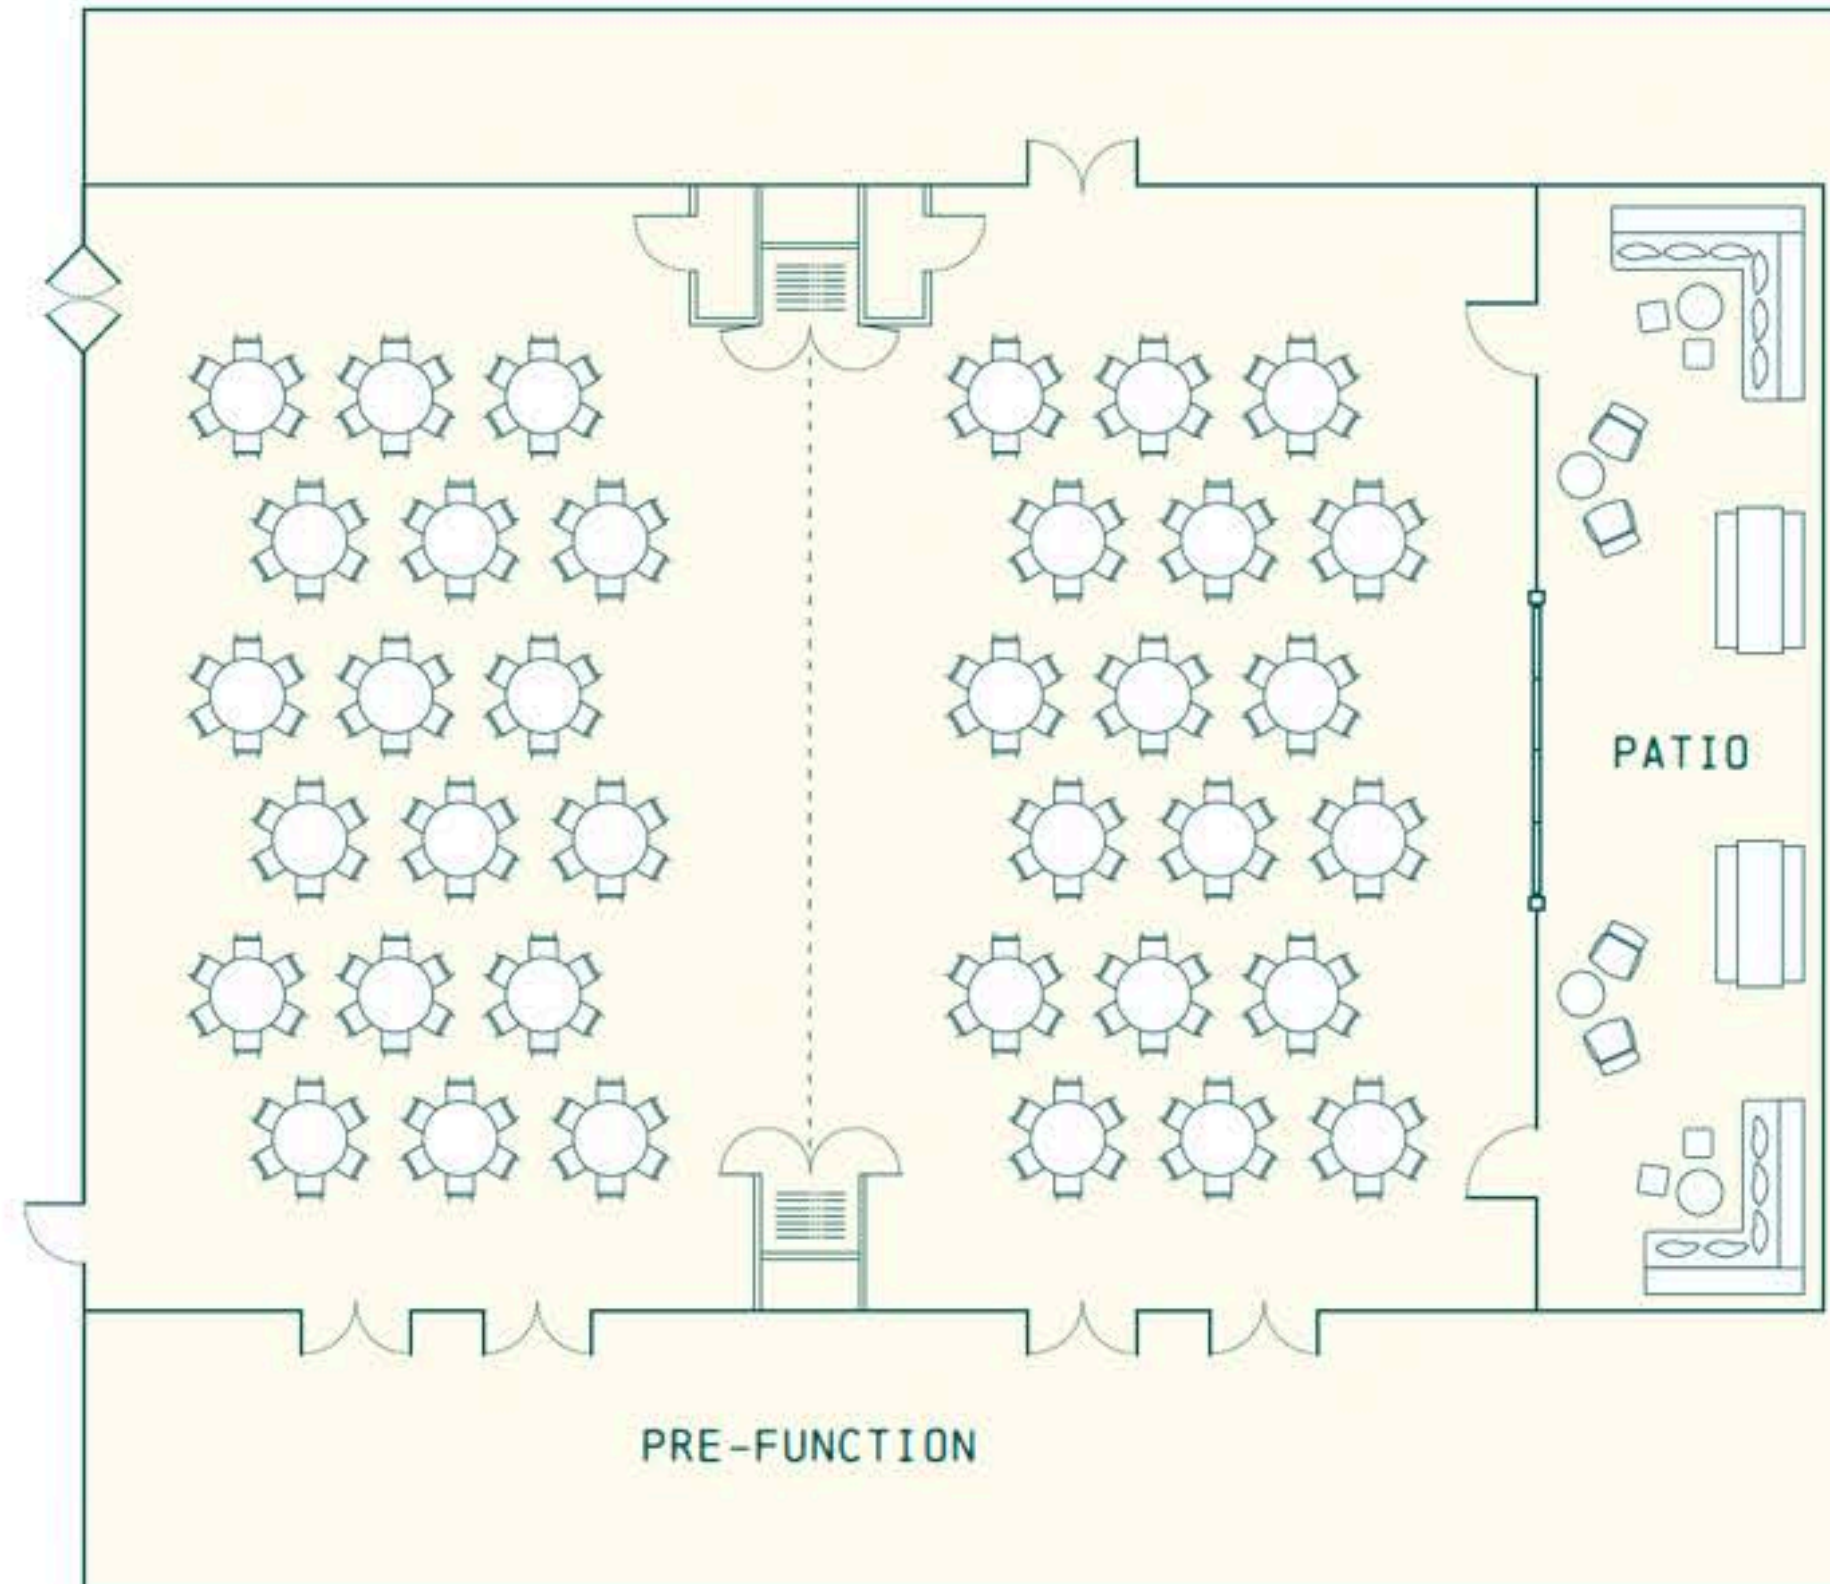

THE BARN
4600 SQ FT

THE VALE
1800 SQ FT

1100 N MATHILDA AVE, SUNNYVALE, CA 94089, USA
[TREEHOUSEHOTELS.COM/SILICON-VALLEY](https://treehousehotels.com/silicon-valley) | @STAYTREEHOUSE

MARIGOLD
675 SQ FT

POPPY
675 SQ FT

1100 N MATHILDA AVE, SUNNYVALE, CA 94089, USA
TREEHOUSEHOTELS.COM/SILICON-VALLEY | @STAYTREEHOUSE

BEEER GARDEN & EVENT LAWN

VALLEY GOAT & BEER GARDEN

1100 N MATHILDA AVE, SUNNYVALE, CA 94089, USA
TREEHOUSEHOTELS.COM/SILICON-VALLEY | @STAYTREEHOUSE

BACKYARD CAFE

1755 SQ FT

1100 N MATHILDA AVE, SUNNYVALE, CA 94089, USA
TREEHOUSEHOTELS.COM/SILICON-VALLEY | @STAYTREEHOUSE