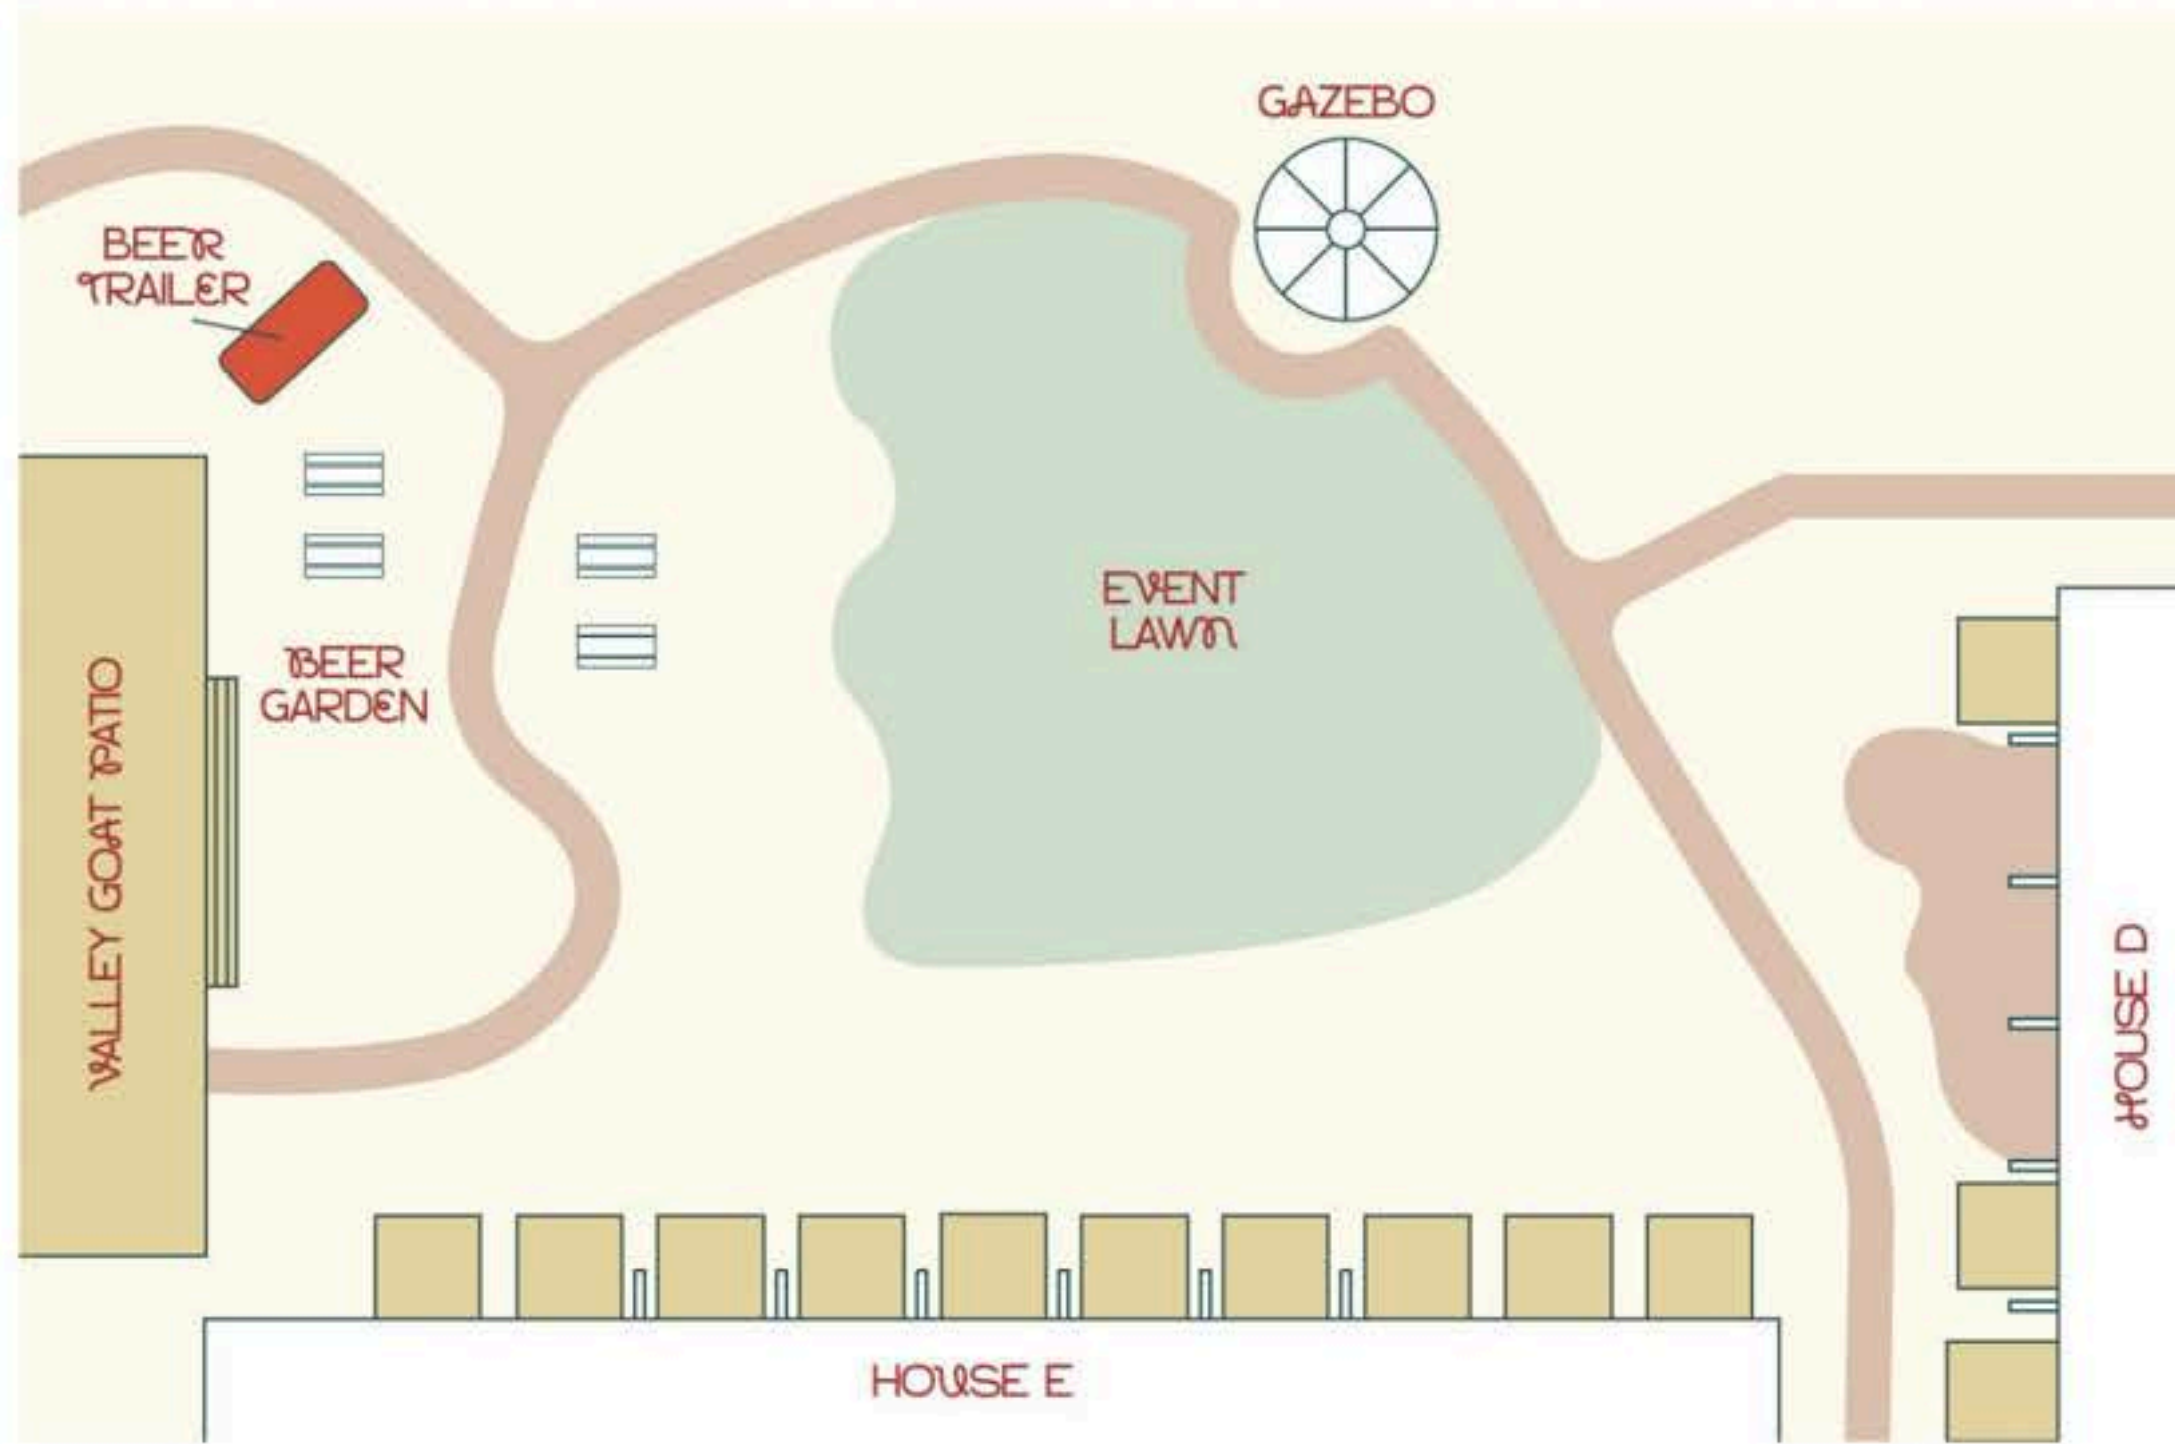

THE BARN
4600 SQ FT

THE VALE
1800 SQ FT

1100 N MATHILDA AVE, SUNNYVALE, CA 94089, USA
[TREEHOUSEHOTELS.COM/SILICON-VALLEY](https://treehousehotels.com/silicon-valley) | @STAYTREEHOUSE

MARIGOLD
675 SQ FT

POPPY
675 SQ FT

1100 N MATHILDA AVE, SUNNYVALE, CA 94089, USA
TREEHOUSEHOTELS.COM/SILICON-VALLEY | @STAYTREEHOUSE

BEEER GARDEN & EVENT LAWN

VALLEY GOAT & BEER GARDEN

1100 N MATHILDA AVE, SUNNYVALE, CA 94089, USA
TREEHOUSEHOTELS.COM/SILICON-VALLEY | @STAYTREEHOUSE

BACKYARD CAFE

1755 SQ FT

1100 N MATHILDA AVE, SUNNYVALE, CA 94089, USA
TREEHOUSEHOTELS.COM/SILICON-VALLEY | @STAYTREEHOUSE