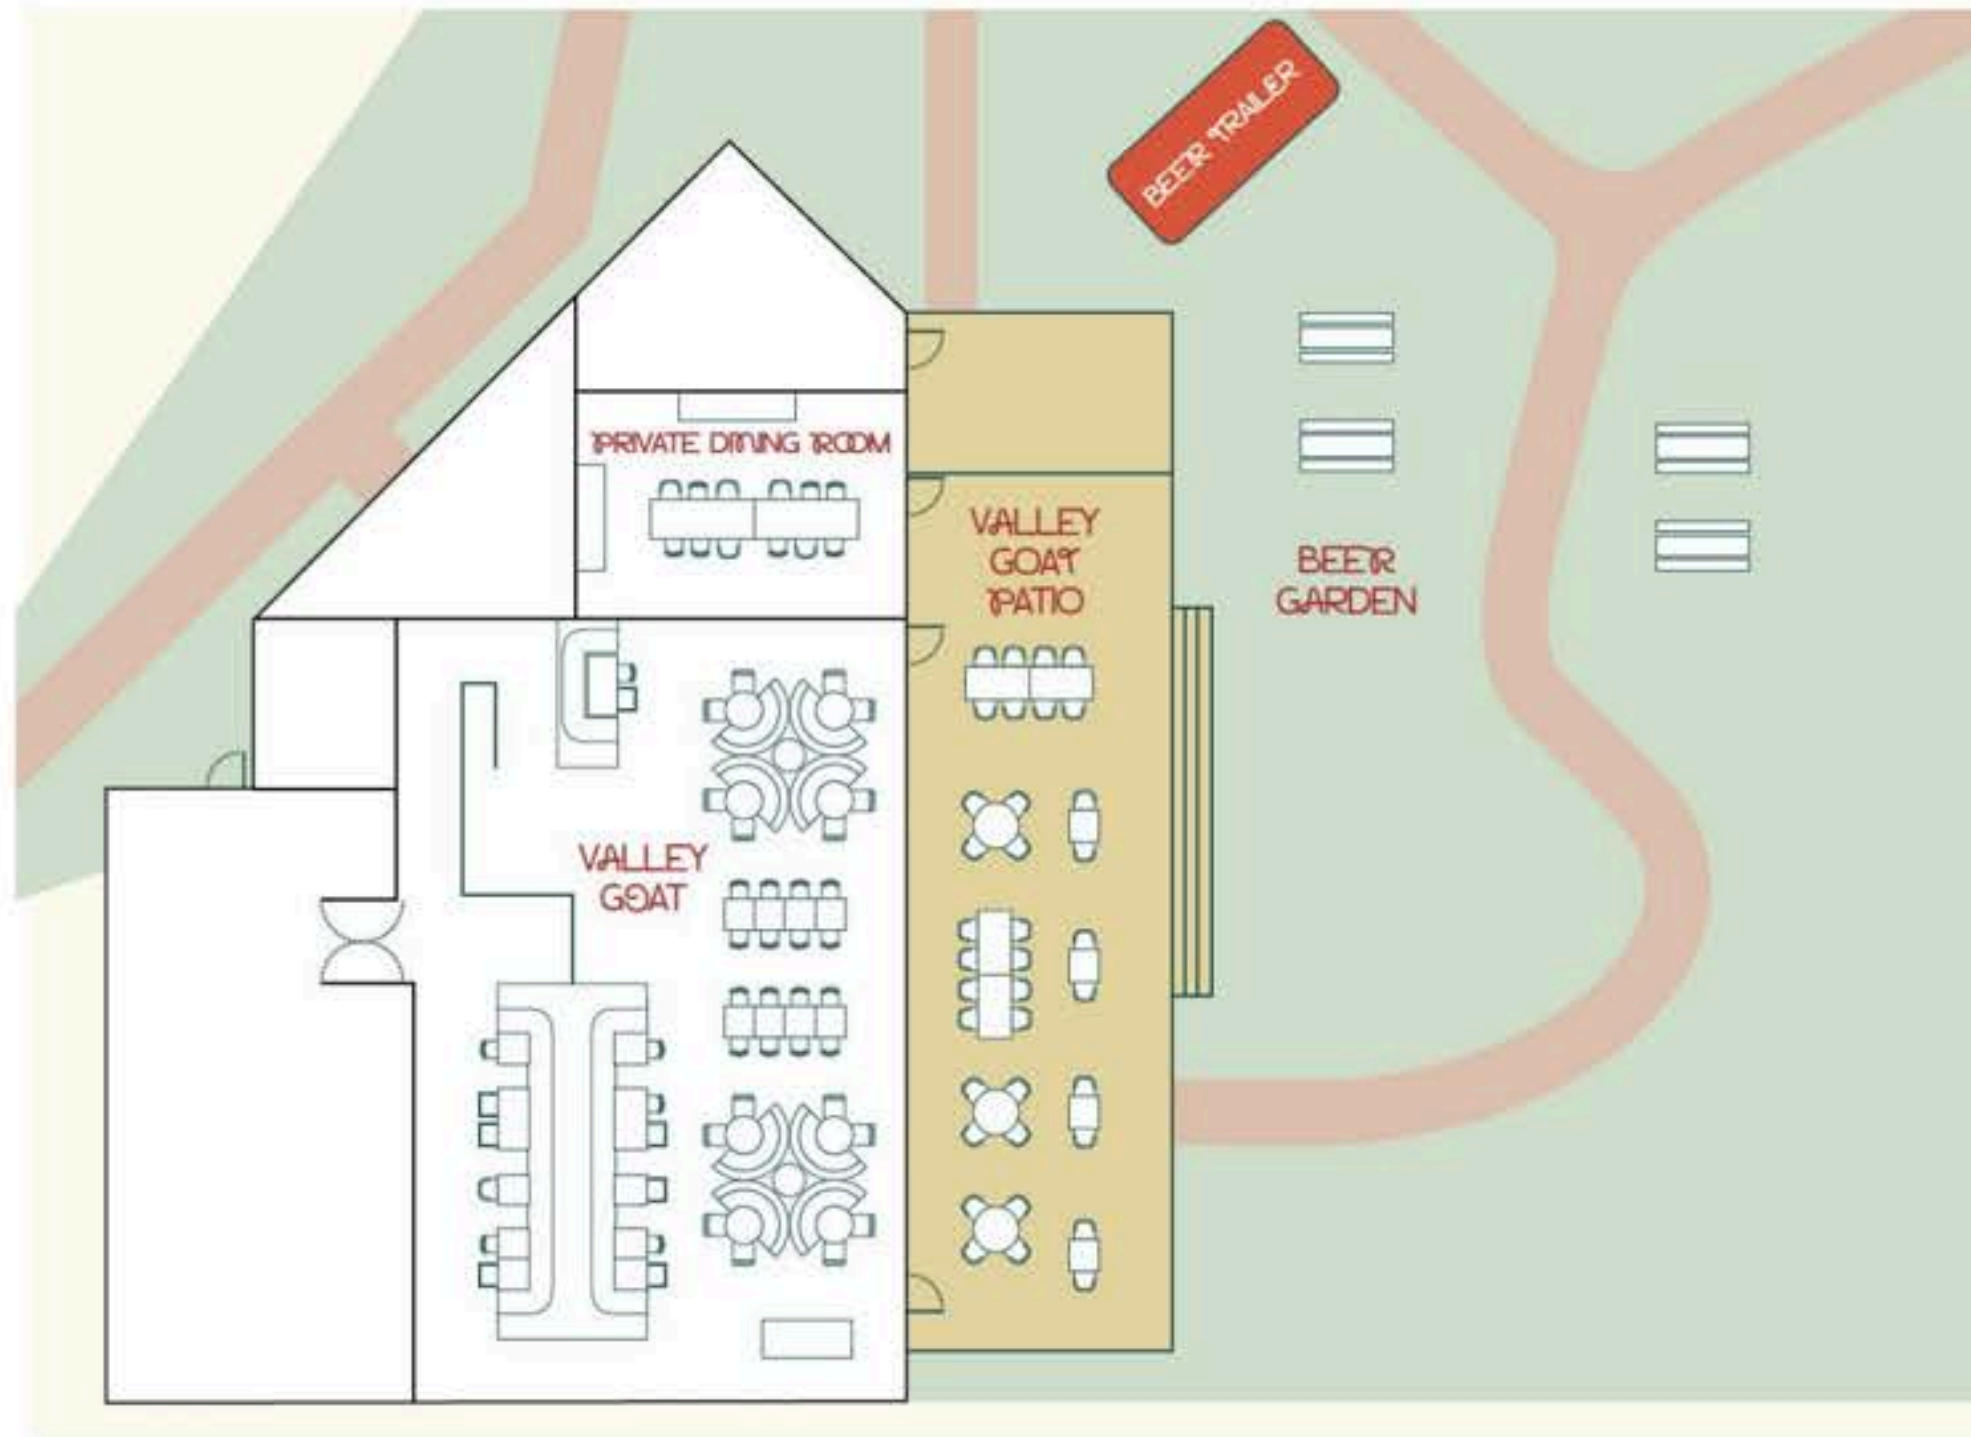

THE BARN
4600 SQ FT

THE VALE
1800 SQ FT

1100 N MATHILDA AVE, SUNNYVALE, CA 94089, USA
[TREEHOUSEHOTELS.COM/SILICON-VALLEY](https://treehousehotels.com/silicon-valley) | @STAYTREEHOUSE

MARIGOLD
675 SQ FT

POPPY
675 SQ FT

1100 N MATHILDA AVE, SUNNYVALE, CA 94089, USA
TREEHOUSEHOTELS.COM/SILICON-VALLEY | @STAYTREEHOUSE

BEEER GARDEN & EVENT LAWN

VALLEY GOAT & BEER GARDEN

1100 N MATHILDA AVE, SUNNYVALE, CA 94089, USA
TREEHOUSEHOTELS.COM/SILICON-VALLEY | @STAYTREEHOUSE

BACKYARD CAFE

1755 SQ FT

1100 N MATHILDA AVE, SUNNYVALE, CA 94089, USA
TREEHOUSEHOTELS.COM/SILICON-VALLEY | @STAYTREEHOUSE