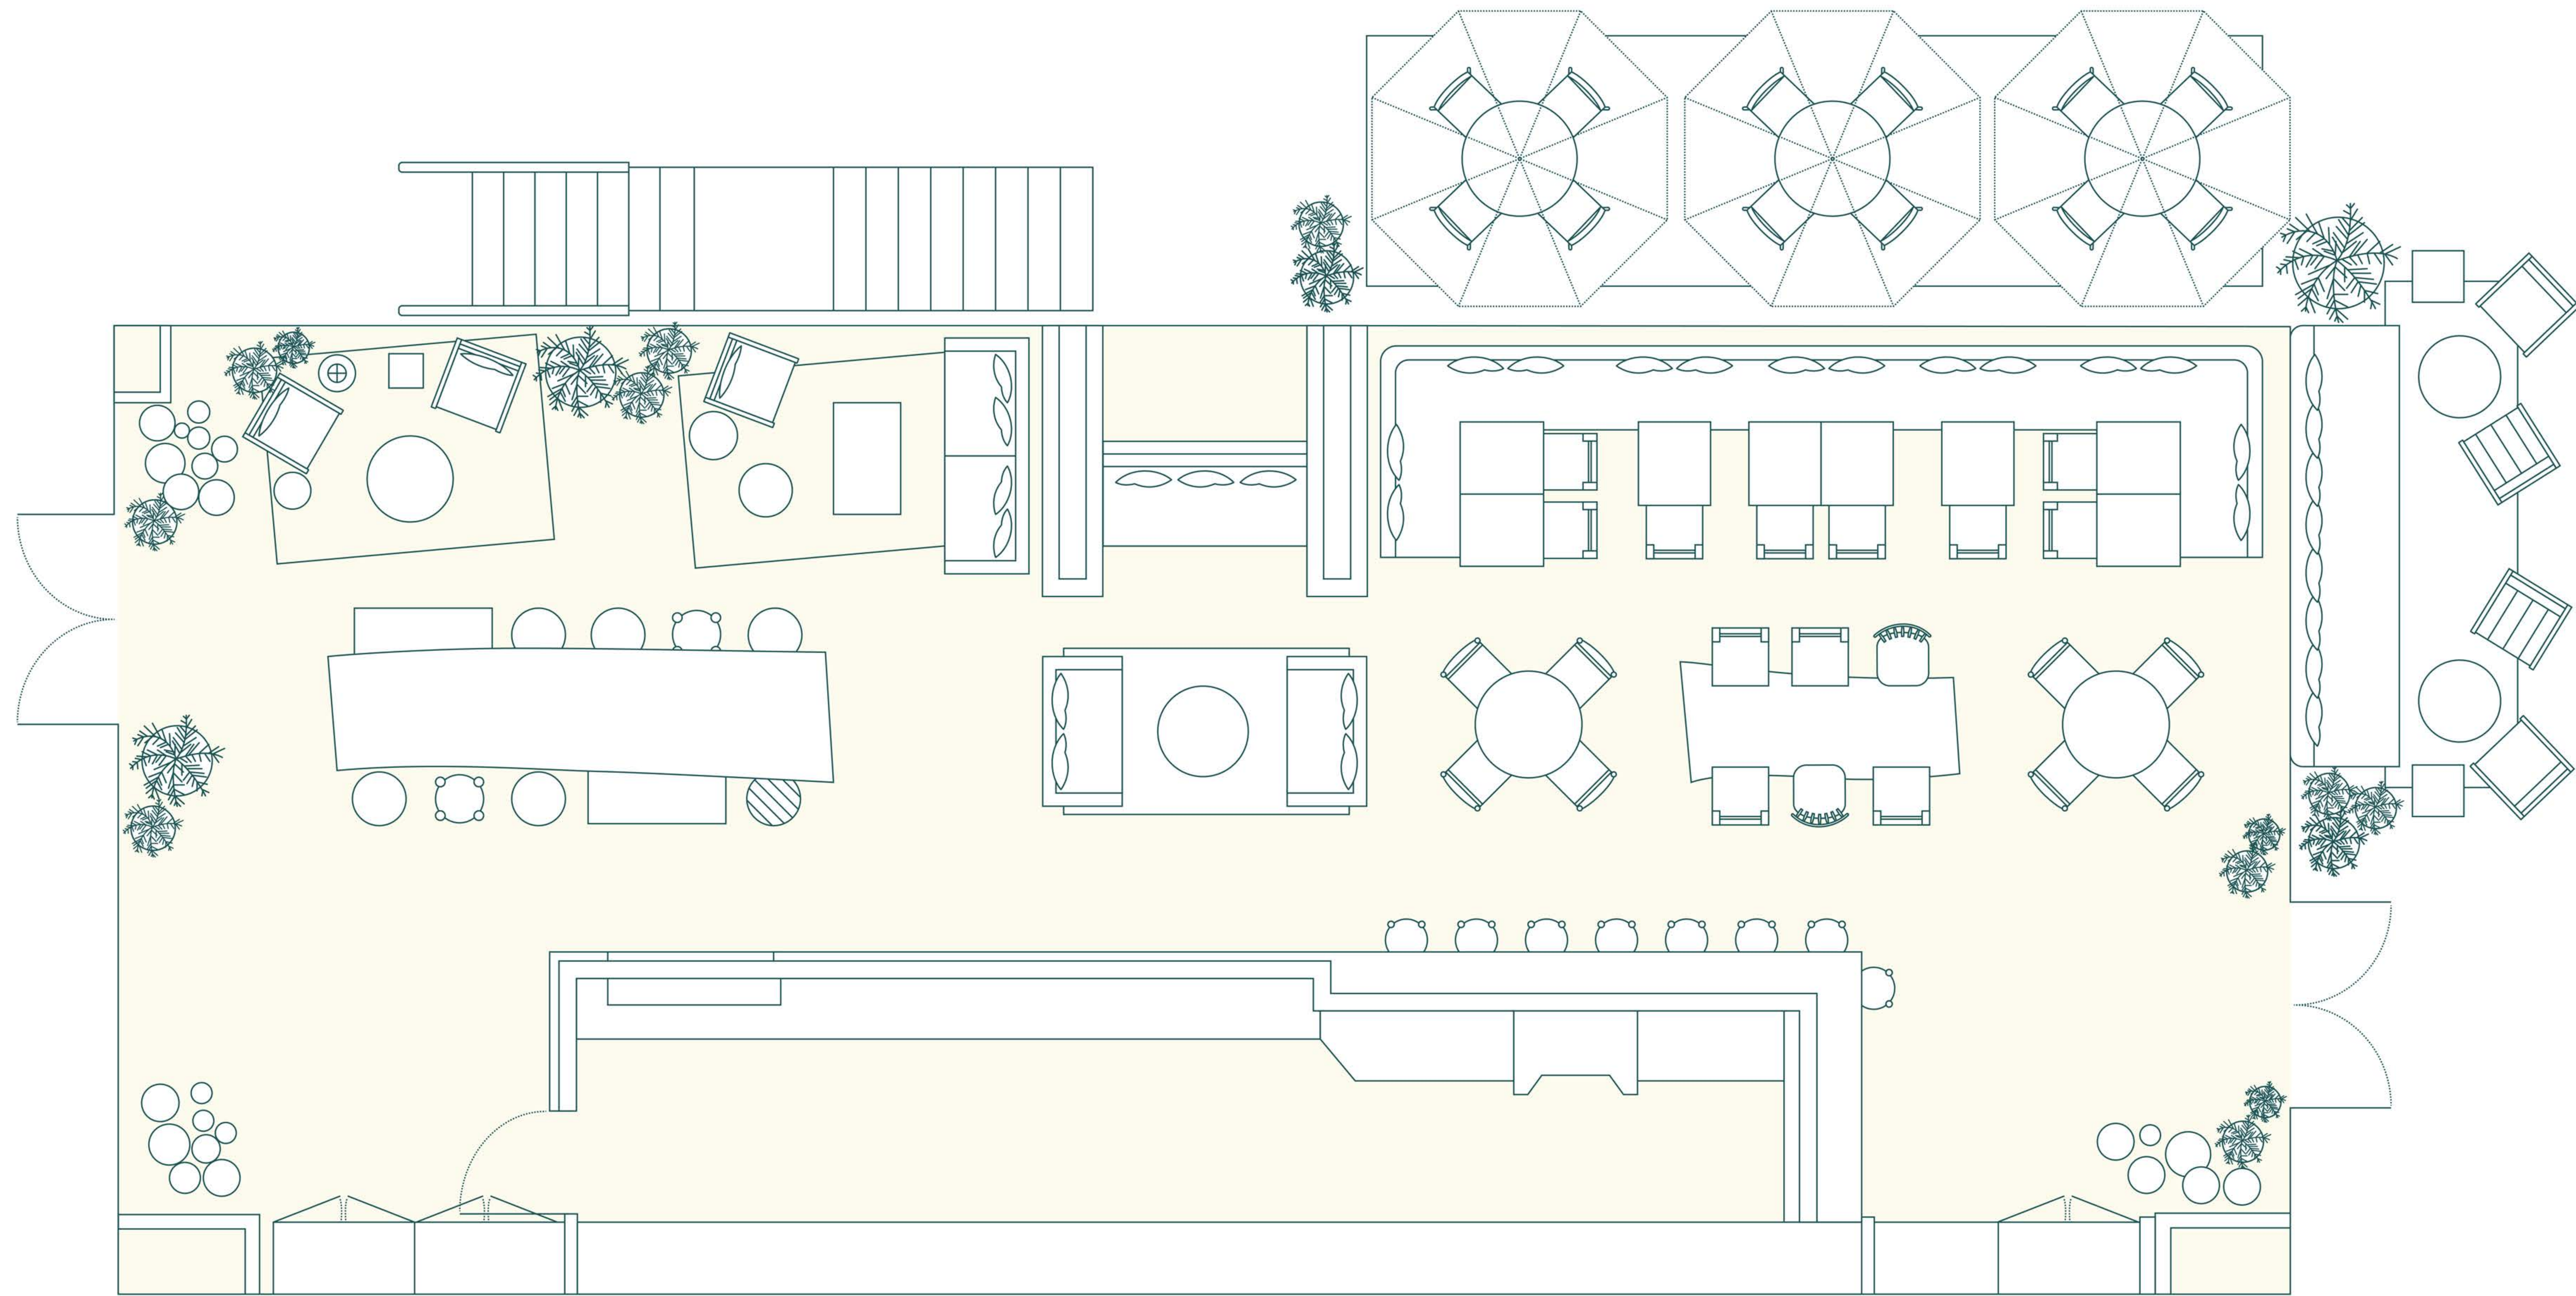

THE BARN
4600 SQ FT

THE VALE
1800 SQ FT

1100 N MATHILDA AVE, SUNNYVALE, CA 94089, USA
[TREEHOUSEHOTELS.COM/SILICON-VALLEY](https://treehousehotels.com/silicon-valley) | @STAYTREEHOUSE

MARIGOLD
675 SQ FT

POPPY
675 SQ FT

1100 N MATHILDA AVE, SUNNYVALE, CA 94089, USA
TREEHOUSEHOTELS.COM/SILICON-VALLEY | @STAYTREEHOUSE

BEEER GARDEN & EVENT LAWN

VALLEY GOAT & BEER GARDEN

1100 N MATHILDA AVE, SUNNYVALE, CA 94089, USA
TREEHOUSEHOTELS.COM/SILICON-VALLEY | @STAYTREEHOUSE

BACKYARD CAFE

1755 SQ FT

1100 N MATHILDA AVE, SUNNYVALE, CA 94089, USA
TREEHOUSEHOTELS.COM/SILICON-VALLEY | @STAYTREEHOUSE